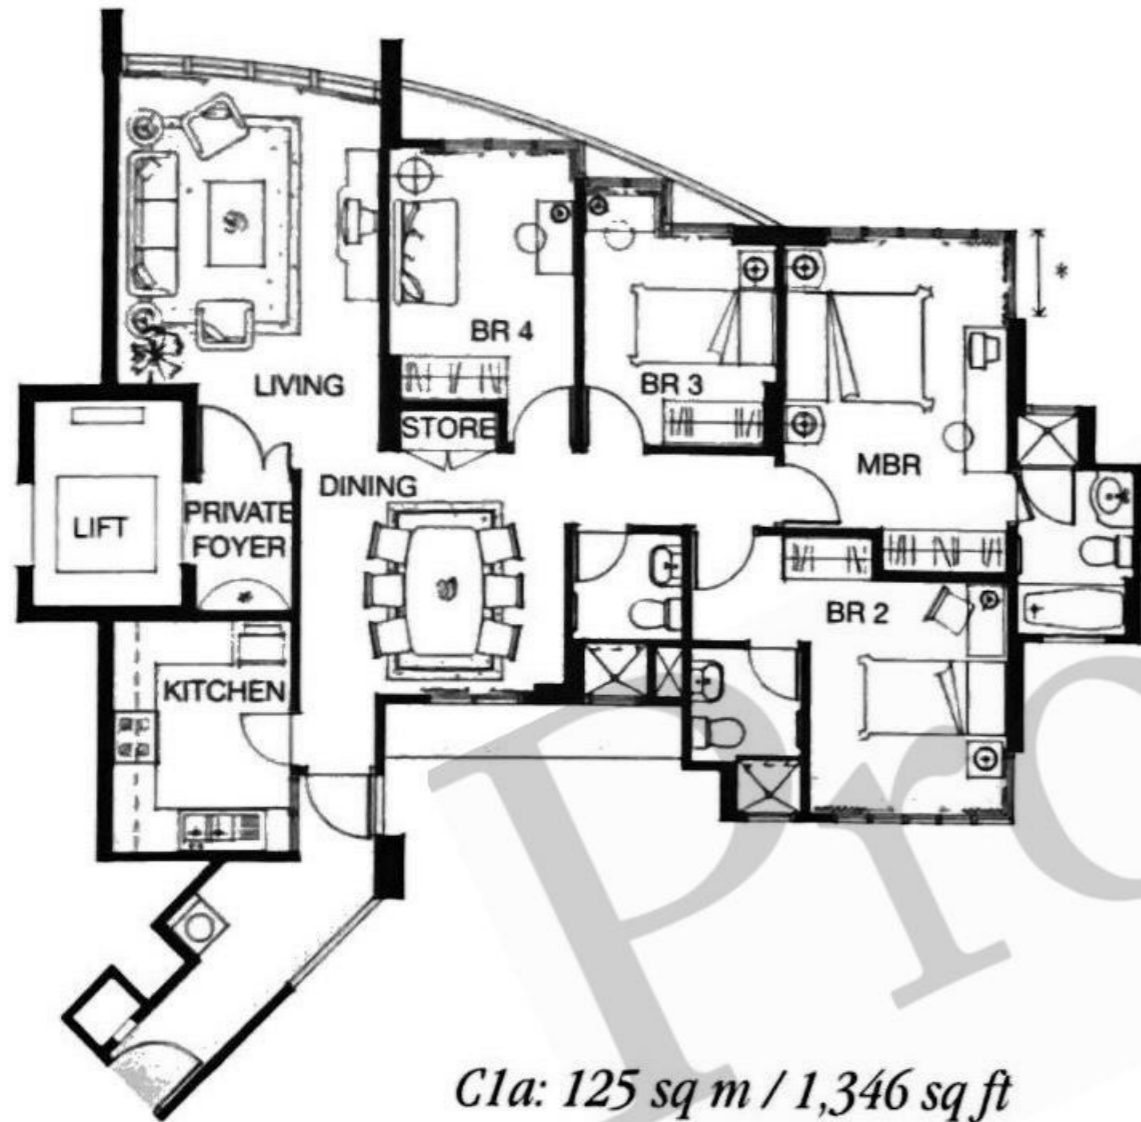

Type P4 : 198 sq m / 2,131 sq ft

*Type B3: 113 sq m / 1,216 sq ft
(includes utility)*

*Type B2: 112 sq m / 1,206 sq ft
(includes utility)*

*Type B1: 112 sq m / 1,206 sq ft
(includes utility)*

Type A2: 91 sq m / 980 sq ft

Type C1 : 125 sq m / 1,346 sq ft

C1a: 125 sq m / 1,346 sq ft

** For Type C1a, wall to master bedroom*

Type C2 : 133 sq m / 1,432 sq ft

Type A1: 89 sq m / 958 sq ft

Type P1: 162 sq m / 1,744 sq ft

Type P2: 162 sq m / 1,744 sq ft

Type P3 : 198 sq m / 2,131 sq ft

P3a: 198 sq m / 2,131 sq ft

** For Type 3a, window to bedroom 3*

P4a: 198 sq m / 2,131 sq ft

** For Type P4a, window to bedroom 3*