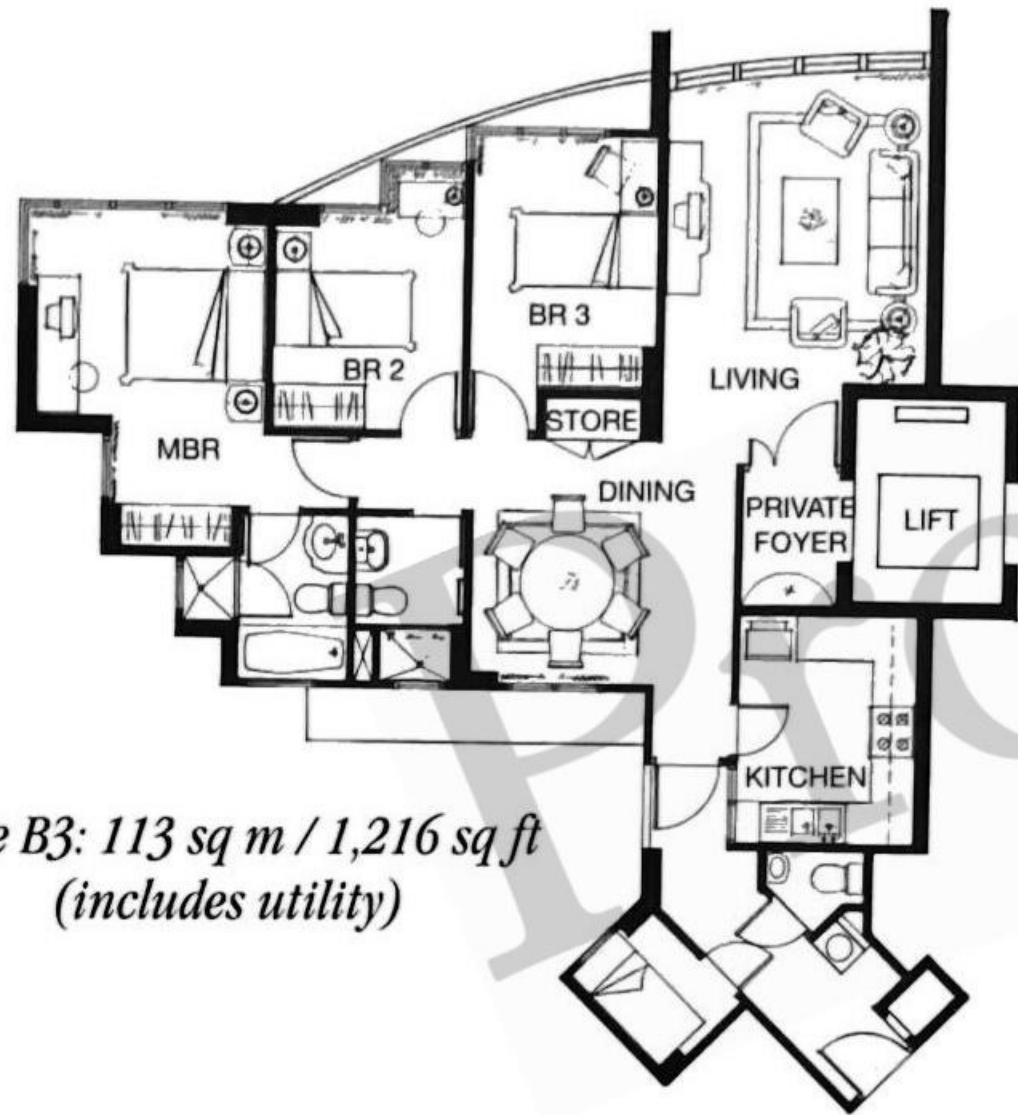

Type P4 : 198 sq m / 2,131 sq ft

*Type B3: 113 sq m / 1,216 sq ft
(includes utility)*

*Type B2: 112 sq m / 1,206 sq ft
(includes utility)*

*Type B1: 112 sq m / 1,206 sq ft
(includes utility)*

Type A2: 91 sq m / 980 sq ft

Type C1 : 125 sq m / 1,346 sq ft

C1a: 125 sq m / 1,346 sq ft

** For Type C1a, wall to master bedroom*

Type C2 : 133 sq m / 1,432 sq ft

Type A1: 89 sq m / 958 sq ft

Type P1: 162 sq m / 1,744 sq ft

Type P2: 162 sq m / 1,744 sq ft

Type P3 : 198 sq m / 2,131 sq ft

P3a: 198 sq m / 2,131 sq ft

** For Type 3a, window to bedroom 3*

P4a: 198 sq m / 2,131 sq ft

** For Type P4a, window to bedroom 3*