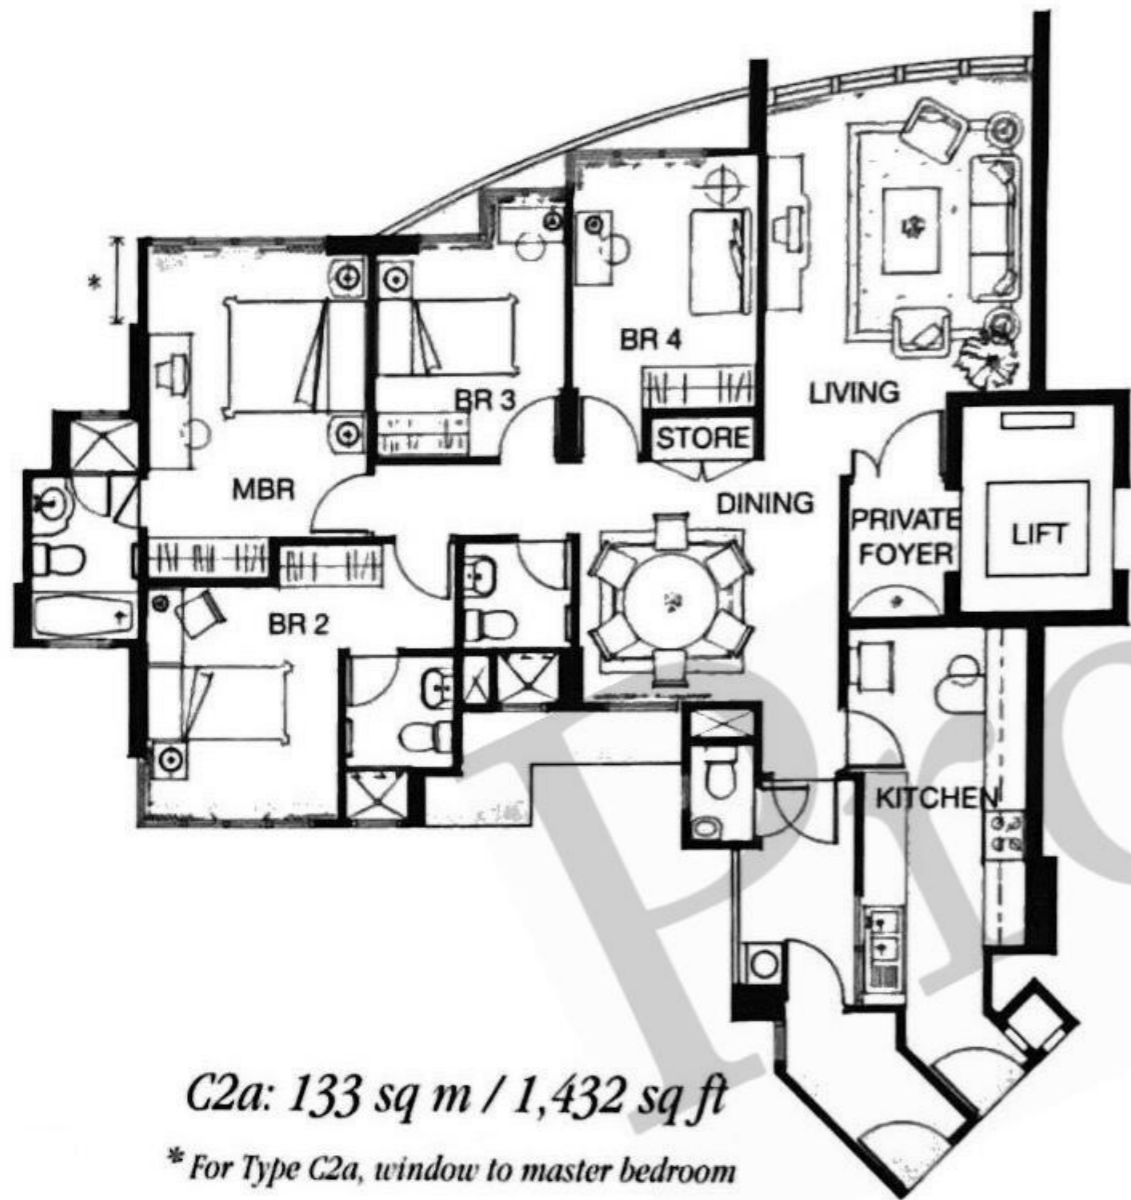

Type P4 : 198 sq m / 2,131 sq ft

*Type B3: 113 sq m / 1,216 sq ft
(includes utility)*

*Type B2: 112 sq m / 1,206 sq ft
(includes utility)*

*Type B1: 112 sq m / 1,206 sq ft
(includes utility)*

Type A2: 91 sq m / 980 sq ft

Type C1 : 125 sq m / 1,346 sq ft

C1a: 125 sq m / 1,346 sq ft

** For Type C1a, wall to master bedroom*

Type C2 : 133 sq m / 1,432 sq ft

Type A1: 89 sq m / 958 sq ft

Type P1: 162 sq m / 1,744 sq ft

Type P2: 162 sq m / 1,744 sq ft

Type P3 : 198 sq m / 2,131 sq ft

P3a: 198 sq m / 2,131 sq ft

** For Type 3a, window to bedroom 3*

P4a: 198 sq m / 2,131 sq ft

** For Type P4a, window to bedroom 3*