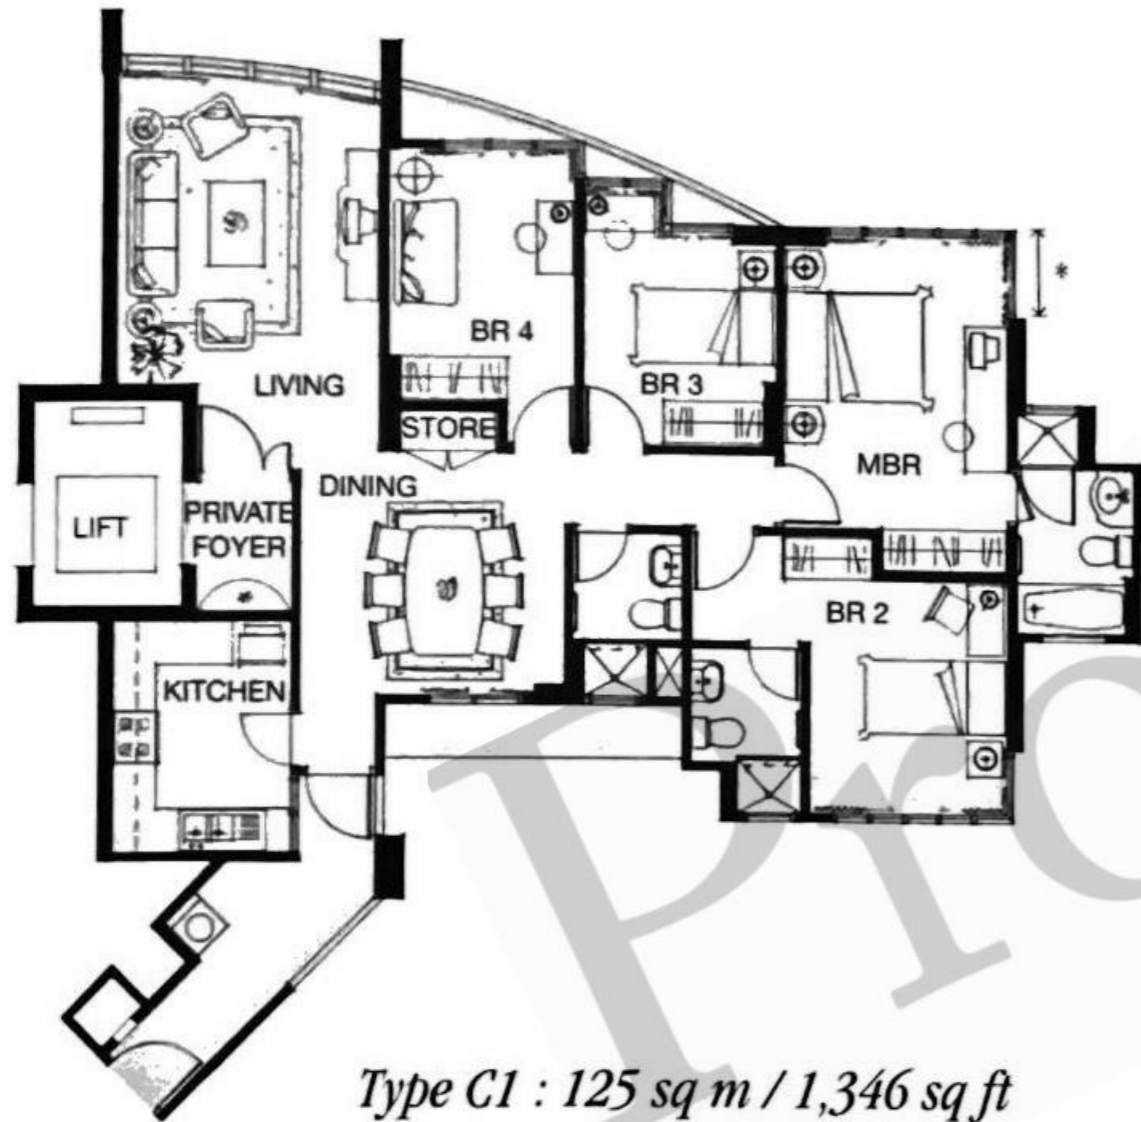

Type P4 : 198 sq m / 2,131 sq ft

*Type B3: 113 sq m / 1,216 sq ft
(includes utility)*

*Type B2: 112 sq m / 1,206 sq ft
(includes utility)*

*Type B1: 112 sq m / 1,206 sq ft
(includes utility)*

Type A2: 91 sq m / 980 sq ft

Type C1 : 125 sq m / 1,346 sq ft

C1a: 125 sq m / 1,346 sq ft

** For Type C1a, wall to master bedroom*

Type C2 : 133 sq m / 1,432 sq ft

Type A1: 89 sq m / 958 sq ft

Type P1: 162 sq m / 1,744 sq ft

Type P2: 162 sq m / 1,744 sq ft

Type P3 : 198 sq m / 2,131 sq ft

P3a: 198 sq m / 2,131 sq ft

** For Type 3a, window to bedroom 3*

P4a: 198 sq m / 2,131 sq ft

** For Type P4a, window to bedroom 3*