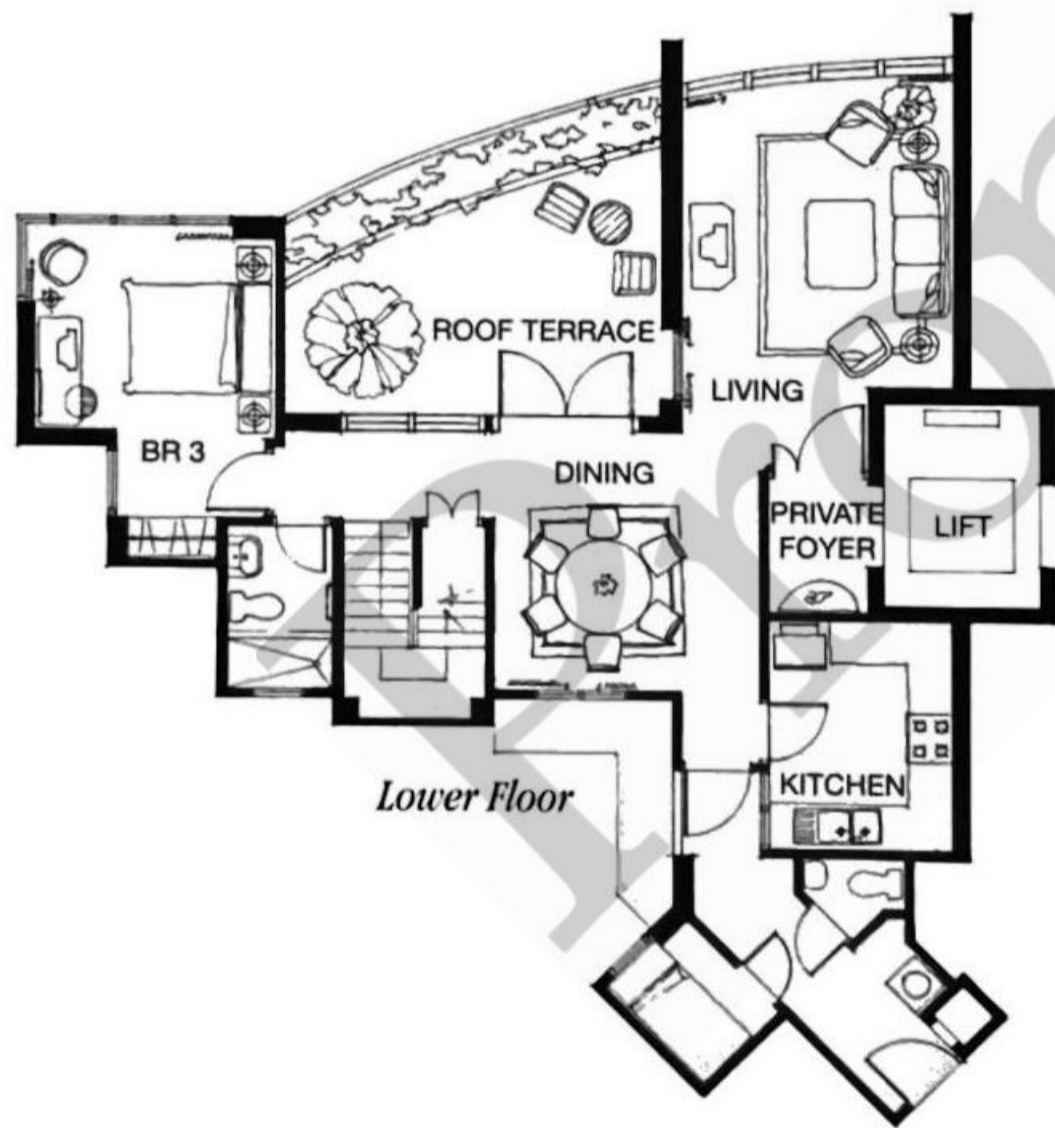

Type P4 : 198 sq m / 2,131 sq ft

*Type B3: 113 sq m / 1,216 sq ft
(includes utility)*

*Type B2: 112 sq m / 1,206 sq ft
(includes utility)*

*Type B1: 112 sq m / 1,206 sq ft
(includes utility)*

Type A2: 91 sq m / 980 sq ft

Type C1 : 125 sq m / 1,346 sq ft

C1a: 125 sq m / 1,346 sq ft

** For Type C1a, wall to master bedroom*

Type C2 : 133 sq m / 1,432 sq ft

Type A1: 89 sq m / 958 sq ft

Type P1: 162 sq m / 1,744 sq ft

Type P2: 162 sq m / 1,744 sq ft

Type P3 : 198 sq m / 2,131 sq ft

P3a: 198 sq m / 2,131 sq ft

** For Type 3a, window to bedroom 3*

P4a: 198 sq m / 2,131 sq ft

** For Type P4a, window to bedroom 3*