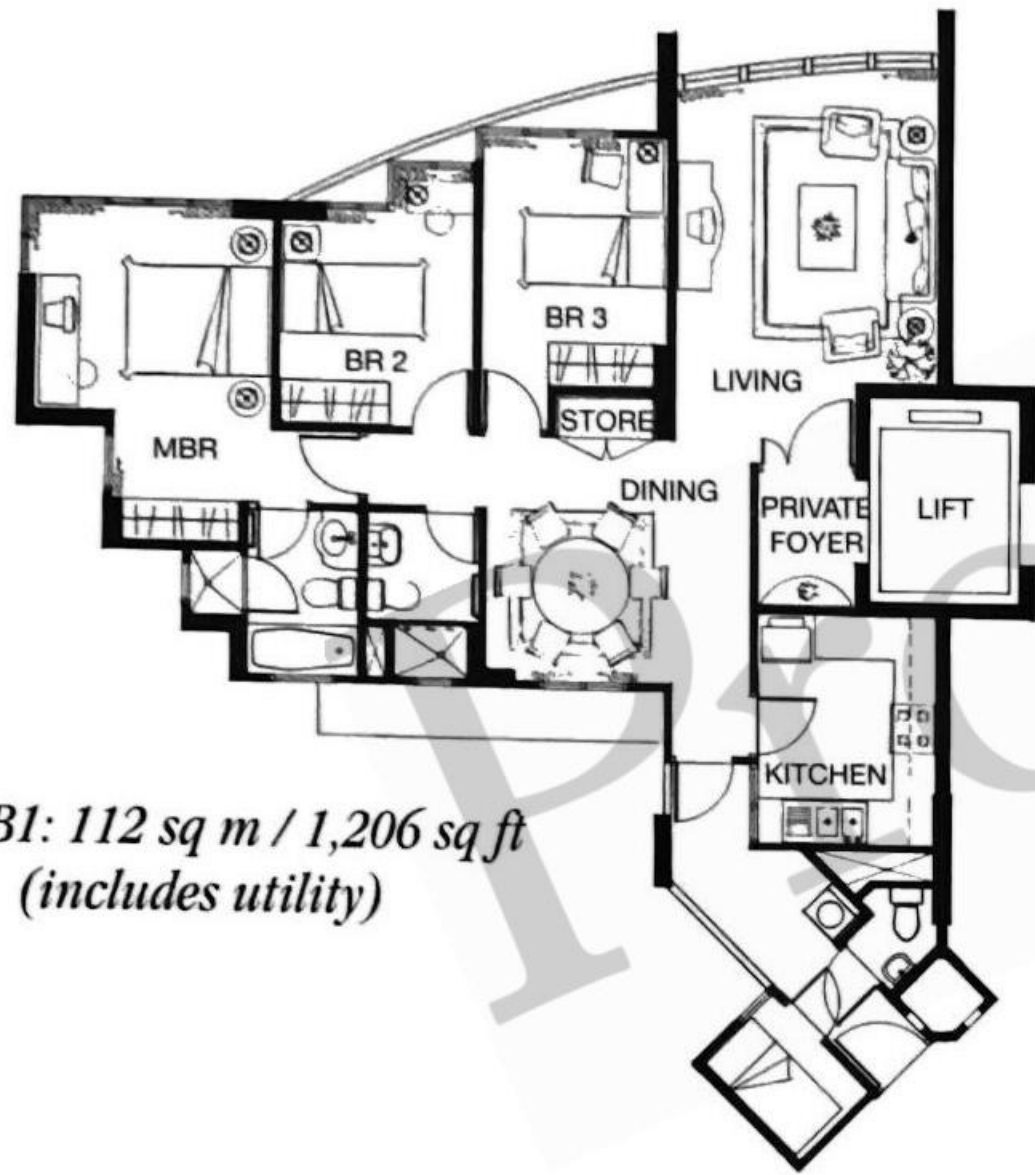

Type P4 : 198 sq m / 2,131 sq ft

*Type B3: 113 sq m / 1,216 sq ft
(includes utility)*

*Type B2: 112 sq m / 1,206 sq ft
(includes utility)*

*Type B1: 112 sq m / 1,206 sq ft
(includes utility)*

Type A2: 91 sq m / 980 sq ft

Type C1 : 125 sq m / 1,346 sq ft

C1a: 125 sq m / 1,346 sq ft

** For Type C1a, wall to master bedroom*

Type C2 : 133 sq m / 1,432 sq ft

Type A1: 89 sq m / 958 sq ft

Type P1: 162 sq m / 1,744 sq ft

Type P2: 162 sq m / 1,744 sq ft

Type P3 : 198 sq m / 2,131 sq ft

P3a: 198 sq m / 2,131 sq ft

** For Type 3a, window to bedroom 3*

P4a: 198 sq m / 2,131 sq ft

** For Type P4a, window to bedroom 3*