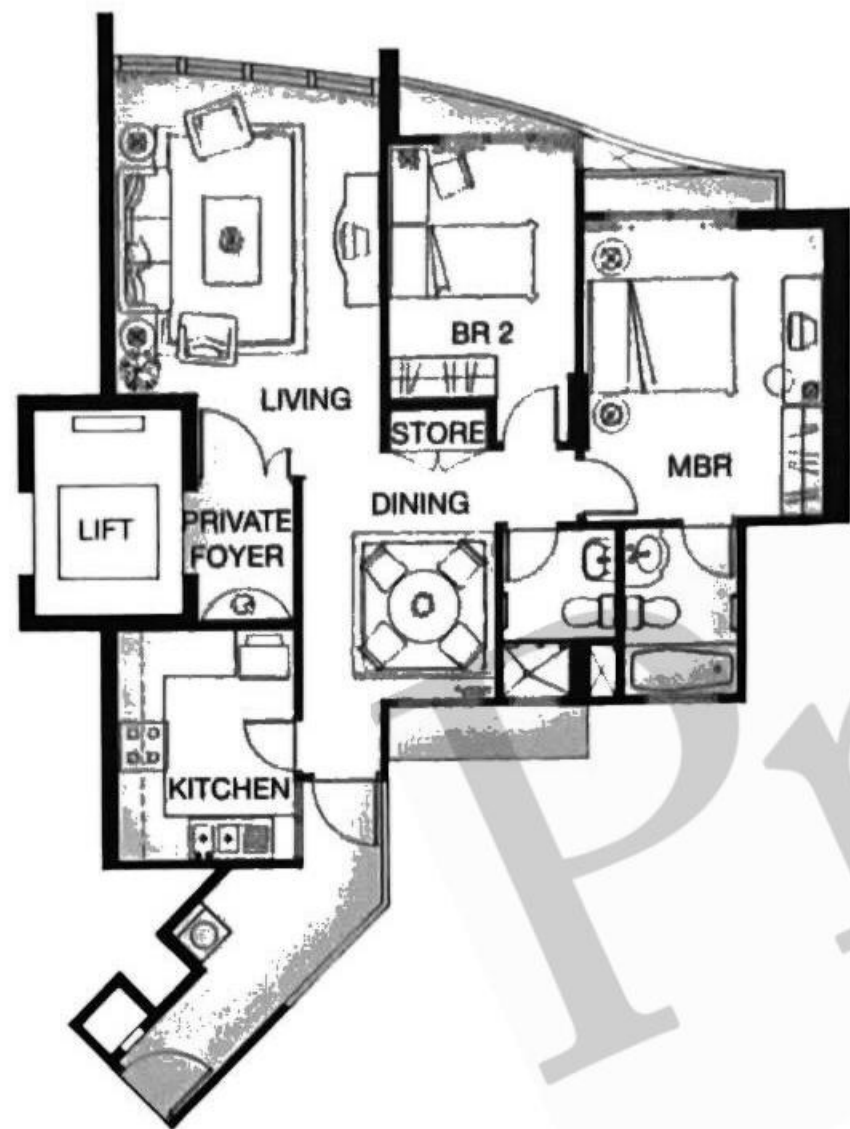

Type P4 : 198 sq m / 2,131 sq ft

*Type B3: 113 sq m / 1,216 sq ft
(includes utility)*

*Type B2: 112 sq m / 1,206 sq ft
(includes utility)*

*Type B1: 112 sq m / 1,206 sq ft
(includes utility)*

Type A2: 91 sq m / 980 sq ft

Type C1 : 125 sq m / 1,346 sq ft

C1a: 125 sq m / 1,346 sq ft

** For Type C1a, wall to master bedroom*

Type C2 : 133 sq m / 1,432 sq ft

Type A1: 89 sq m / 958 sq ft

Type P1: 162 sq m / 1,744 sq ft

Type P2: 162 sq m / 1,744 sq ft

Type P3 : 198 sq m / 2,131 sq ft

P3a: 198 sq m / 2,131 sq ft

** For Type 3a, window to bedroom 3*

P4a: 198 sq m / 2,131 sq ft

** For Type P4a, window to bedroom 3*