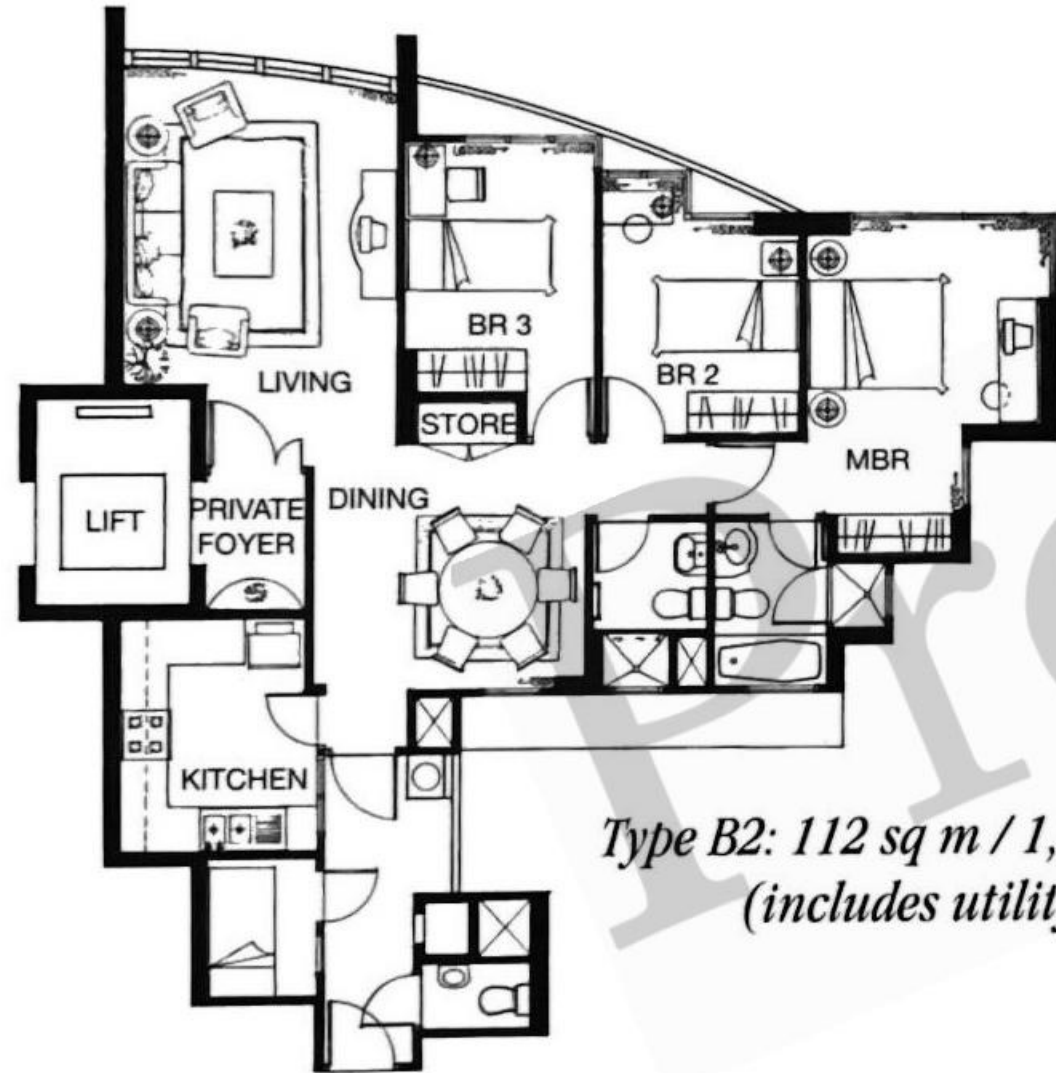

Type P4 : 198 sq m / 2,131 sq ft

*Type B3: 113 sq m / 1,216 sq ft
(includes utility)*

*Type B2: 112 sq m / 1,206 sq ft
(includes utility)*

*Type B1: 112 sq m / 1,206 sq ft
(includes utility)*

Type A2: 91 sq m / 980 sq ft

Type C1 : 125 sq m / 1,346 sq ft

C1a: 125 sq m / 1,346 sq ft

** For Type C1a, wall to master bedroom*

Type C2 : 133 sq m / 1,432 sq ft

Type A1: 89 sq m / 958 sq ft

Type P1: 162 sq m / 1,744 sq ft

Type P2: 162 sq m / 1,744 sq ft

Type P3 : 198 sq m / 2,131 sq ft

P3a: 198 sq m / 2,131 sq ft

** For Type 3a, window to bedroom 3*

P4a: 198 sq m / 2,131 sq ft

** For Type P4a, window to bedroom 3*