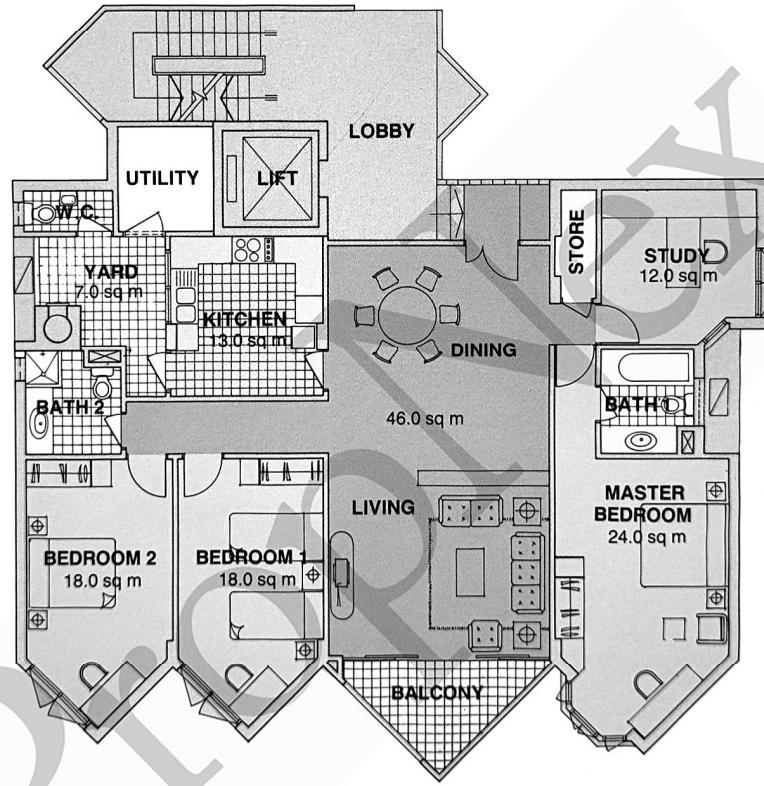

TYPE D1
 Floor Area Per Unit: 140sm/1507sf

TYPE D
 Floor Area Per Unit: 140sm/1507sf

TYPE F
 Floor Area Per Unit: 173sm/1862sf

TYPE A1
 Floor Area Per Unit: 124sm/1335sf

TYPE A
 Floor Area Per Unit: 124sm/1335sf

TYPE B1
 Floor Area Per Unit: 91sm/980sf

TYPE C
 Floor Area Per Unit: 92sm/990sf

TYPE E
 Floor Area Per Unit: 136sm/1464sf

TYPE B
 Floor Area Per Unit: 94sm/1012sf