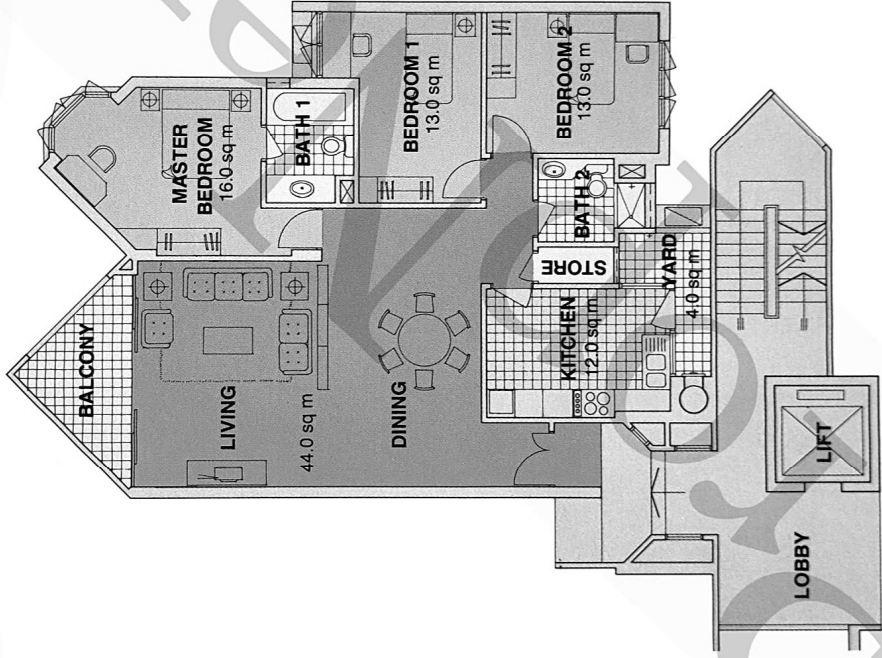

TYPE D1
 Floor Area Per Unit: 140sm/1507sf

TYPE D
 Floor Area Per Unit: 140sm/1507sf

TYPE F
 Floor Area Per Unit: 173sm/1862sf

TYPE A1
 Floor Area Per Unit: 124sm/1335sf

TYPE A
 Floor Area Per Unit: 124sm/1335sf

TYPE B1
 Floor Area Per Unit: 91sm/980sf

TYPE C
 Floor Area Per Unit: 92sm/990sf

TYPE E
 Floor Area Per Unit: 136sm/1464sf

TYPE B
 Floor Area Per Unit: 94sm/1012sf