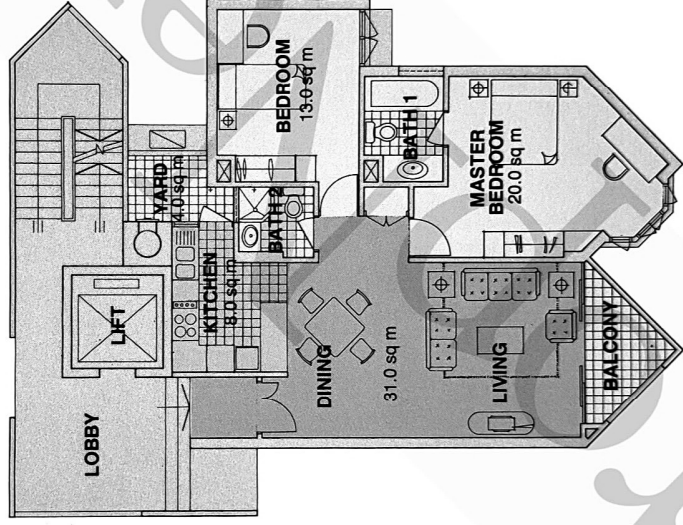

TYPE D1
 Floor Area Per Unit: 140sm/1507sf

TYPE D
 Floor Area Per Unit: 140sm/1507sf

TYPE F
 Floor Area Per Unit: 173sm/1862sf

TYPE A1
 Floor Area Per Unit: 124sm/1335sf

TYPE A
 Floor Area Per Unit: 124sm/1335sf

TYPE B1
 Floor Area Per Unit: 91sm/980sf

TYPE C
 Floor Area Per Unit: 92sm/990sf

TYPE E
 Floor Area Per Unit: 136sm/1464sf

TYPE B
 Floor Area Per Unit: 94sm/1012sf