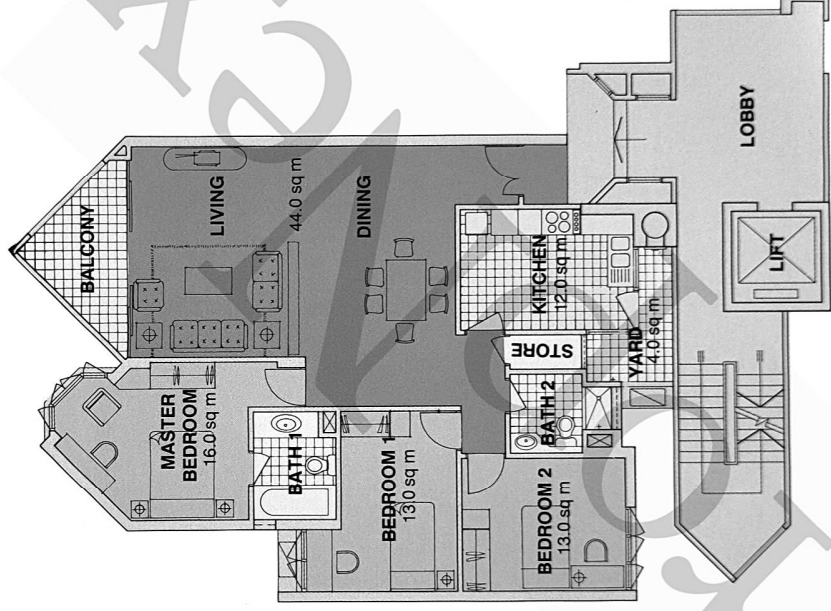

TYPE D1
 Floor Area Per Unit: 140sm/1507sf

TYPE D
 Floor Area Per Unit: 140sm/1507sf

TYPE F
 Floor Area Per Unit: 173sm/1862sf

TYPE A1
 Floor Area Per Unit: 124sm/1335sf

TYPE A
 Floor Area Per Unit: 124sm/1335sf

TYPE B1
 Floor Area Per Unit: 91sm/980sf

TYPE C
 Floor Area Per Unit: 92sm/990sf

TYPE E
 Floor Area Per Unit: 136sm/1464sf

TYPE B
 Floor Area Per Unit: 94sm/1012sf