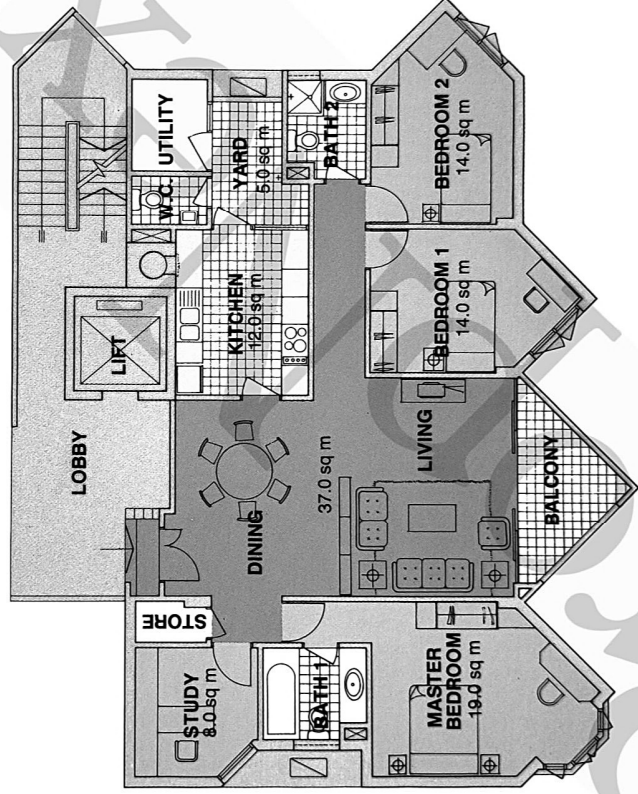

TYPE D1
 Floor Area Per Unit: 140sm/1507sf

TYPE D
 Floor Area Per Unit: 140sm/1507sf

TYPE F
 Floor Area Per Unit: 173sm/1862sf

TYPE A1
 Floor Area Per Unit: 124sm/1335sf

TYPE A
 Floor Area Per Unit: 124sm/1335sf

TYPE B1
 Floor Area Per Unit: 91sm/980sf

TYPE C
 Floor Area Per Unit: 92sm/990sf

TYPE E
 Floor Area Per Unit: 136sm/1464sf

TYPE B
 Floor Area Per Unit: 94sm/1012sf