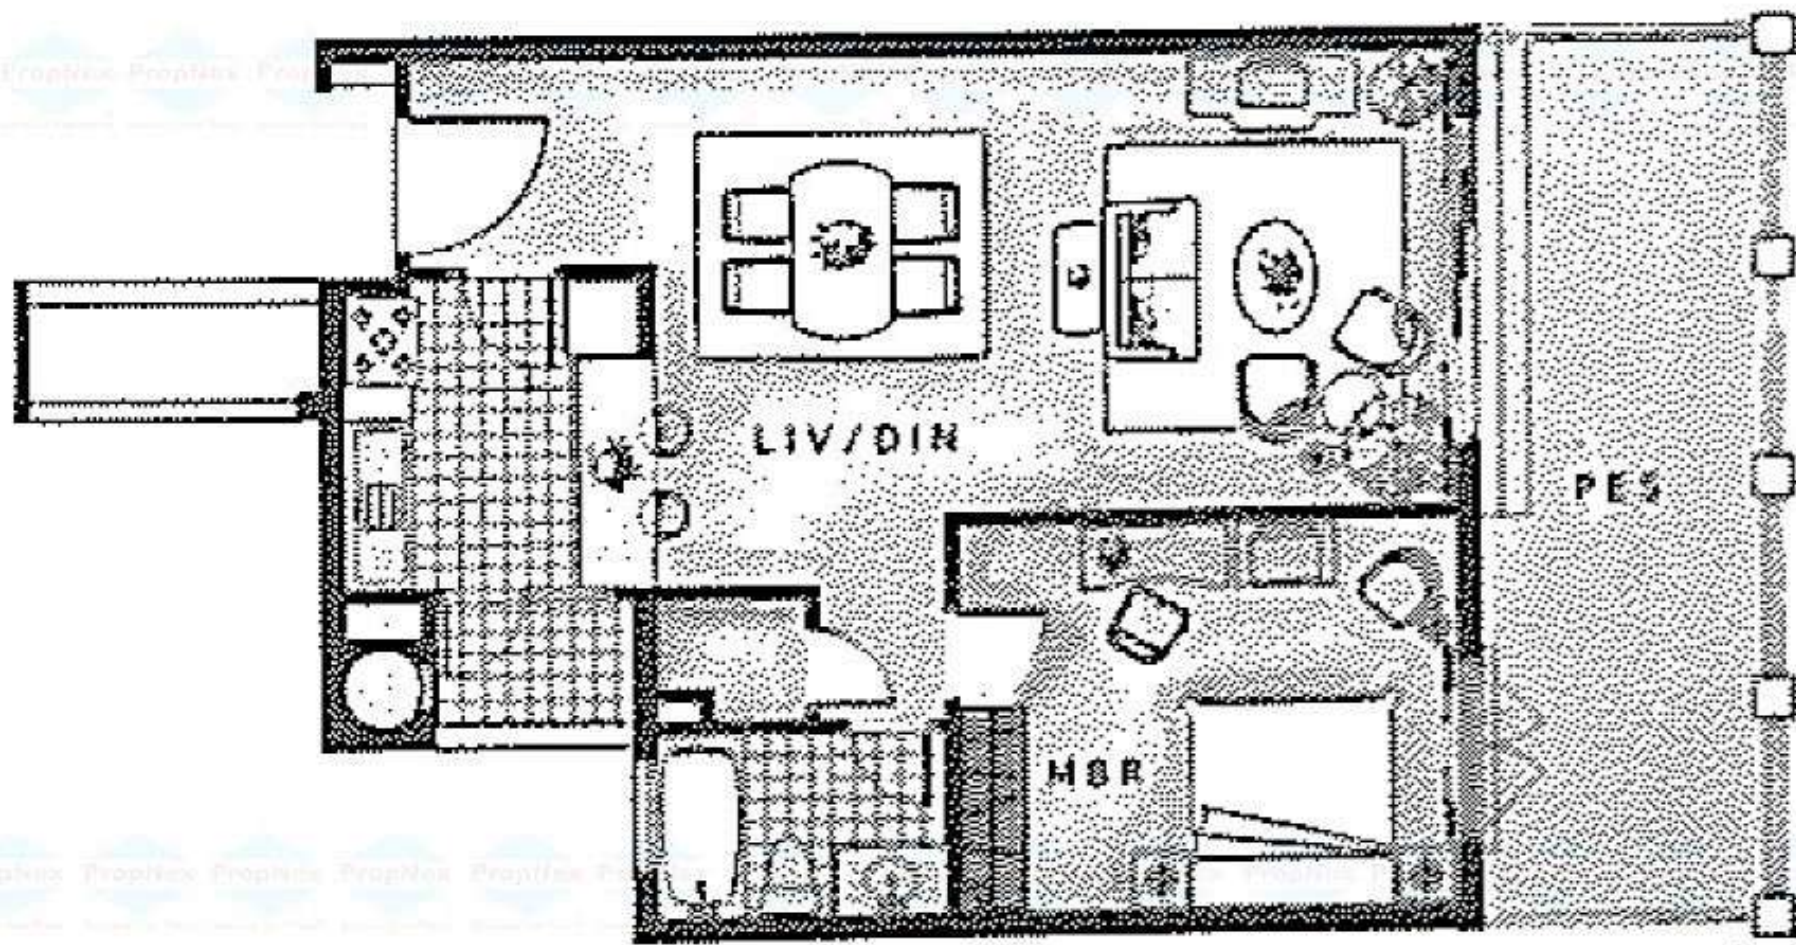

- Living/Dining 40m²
- Master B/r 28m²
- Bedroom 2 14m²
- Kitchen 10m²

Type B5 119m² (incl. terrace 8m²)

Living/Dining 40m²

Master B/R 21m²

Bedroom 2 13m²

Kitchen 10m²

Type A2 79m²
 102m² (incl. PES 23m²)
 Living/Dining 40m²
 Master B/r 18m²
 Kitchen 8m²

Type A3 80m²

Living/Dining

41m²

Master B/r

19m²

Kitchen

9m²

Type A4 88m²