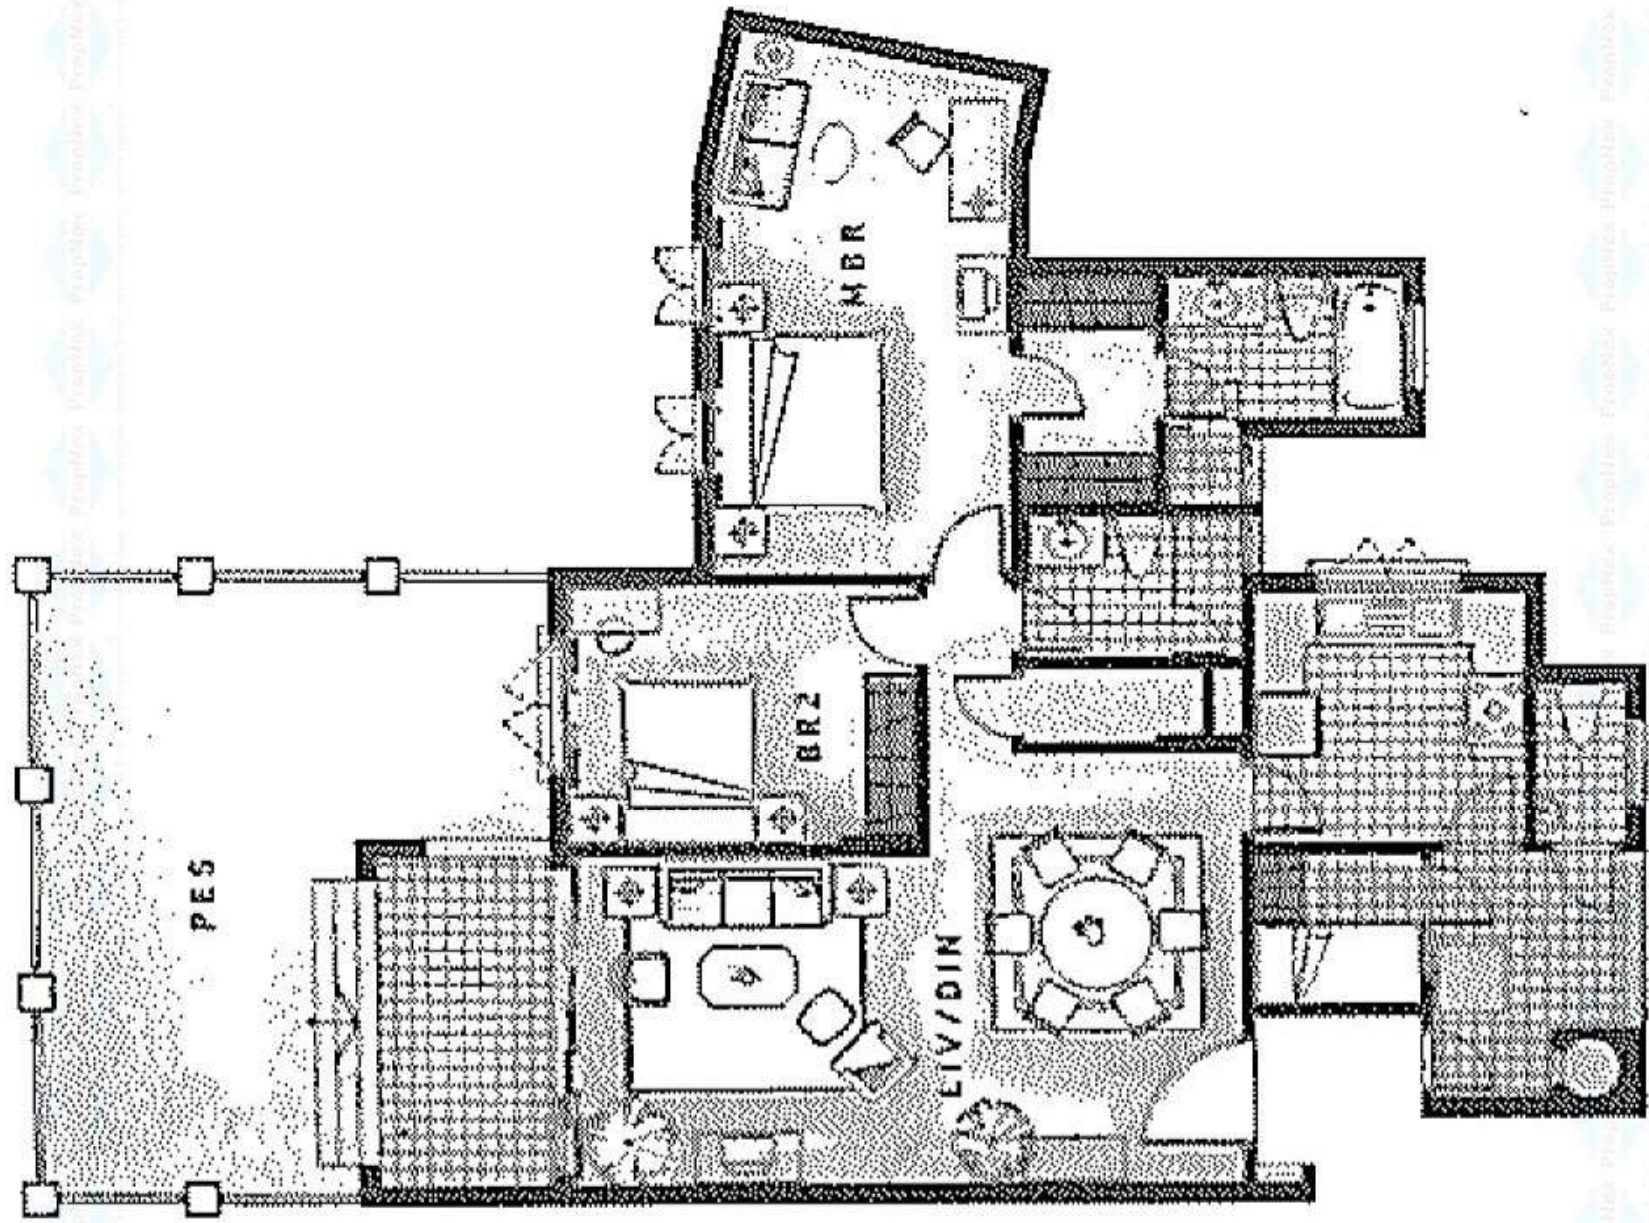

Type B2 128m² (incl. terrace 9m²)

Type B5 121m² (incl. terrace 9m²)

161m² (incl. PES 40m²)

Living/Dining	40m²
Master B/r	21m²
Bedroom 2	14m²
Küchen	11m²

Type B4 128m² (incl. terrace 9m²)

163m² (incl. PES 35m²)

- Living/Dining 40m²
- Master B/r 28m²
- Bedroom 2 14m²
- Kitchen 10m²

Type B5 119m² (incl. terrace 8m²)

Living/Dining 40m²

Master B/R 21m²

Bedroom 2 13m²

Kitchen 10m²

Type A2 79m²
 102m² (incl. PES 23m²)
 Living/Dining 40m²
 Master B/r 18m²
 Kitchen 8m²