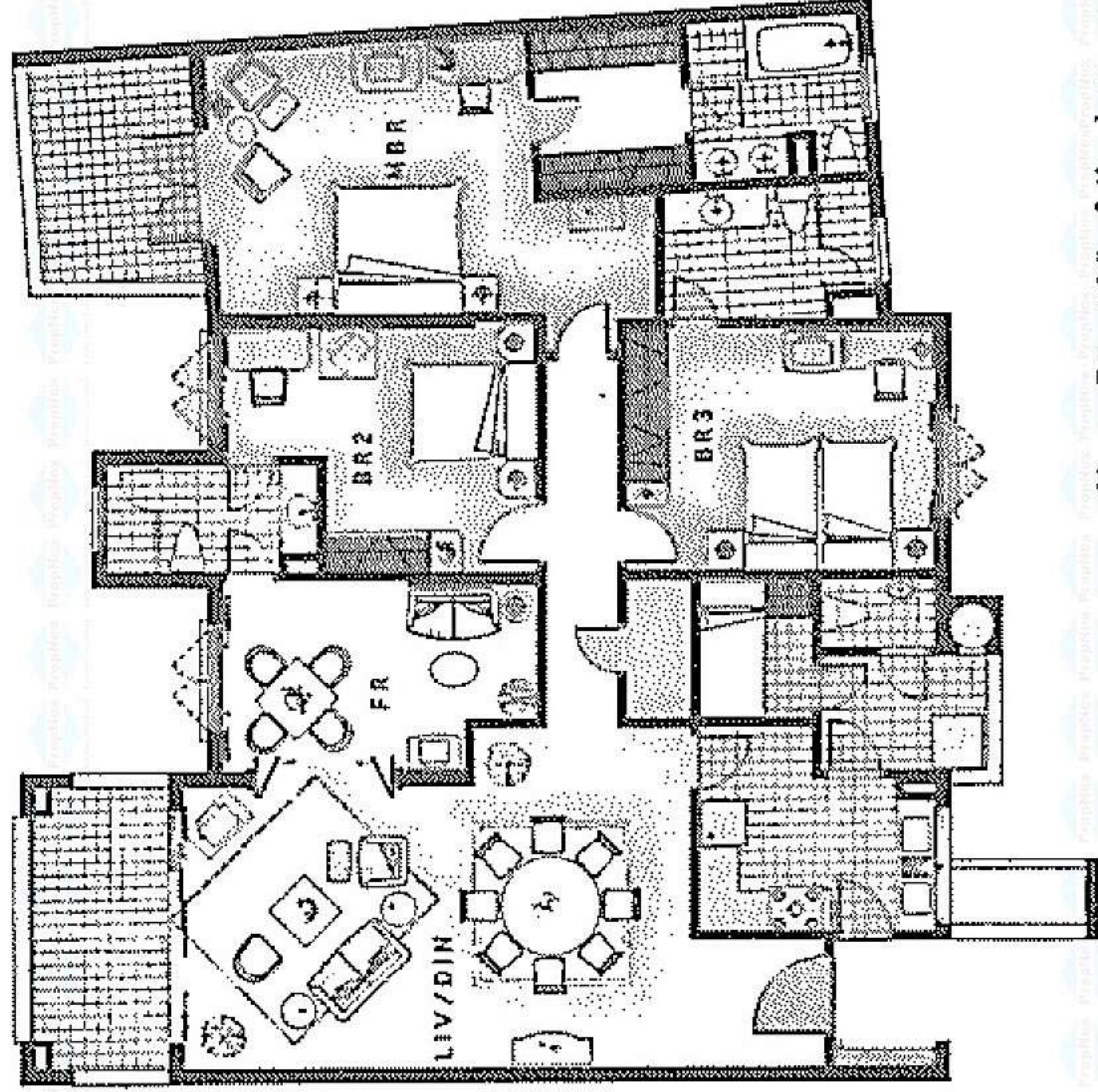

Type A1 79m²

111m² (incl. PES 28m² & terrace 4m²)

116m² (incl. PES 33m² & terrace 4m²)

Living/Dining 40m²

Master B/r 18m²

Kitchen 8m²

Type A 85m²

Living/Dining 40m²

Master B/r 21m²

Kitchen 11m²

Type E1 Lower Floor

Type E1 Lower Floor (17storey)-397m²

Living/Dining/Foyer	116m ²
Guest Room	14m ²
Study	11m ²
Kitchen	17m ²

BFA - Breakfast Area

PB - Planter Box

Type C3 195m² (incl. terrace 10m² from Living Room)

206m² (incl. addl. terrace 11m² from Master B/r - on 4th storey only)

Living/Dining	52m ²
Master B/r	34m ²
Bedroom 2	17m ²
Bedroom 3	20m ²
Family Room	15m ²
Kitchen	11m ²

Type C4 212m² (incl. terrace 11m²)