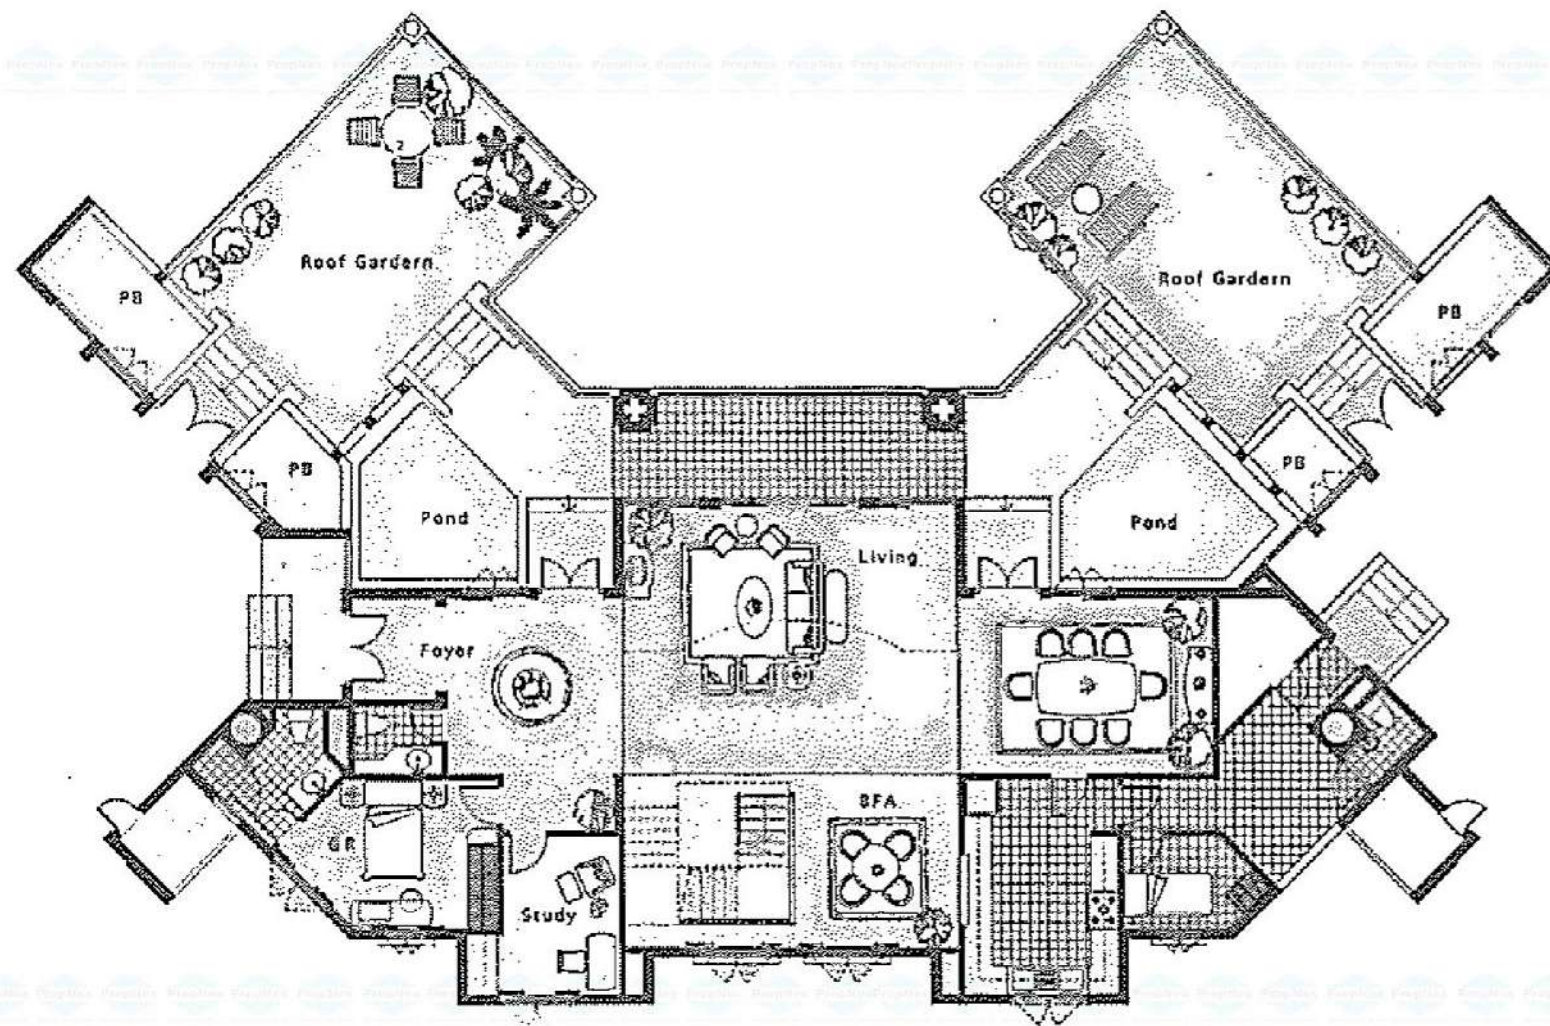

Type A1 79m²

111m² (incl. PES 28m² & terrace 4m²)

116m² (incl. PES 33m² & terrace 4m²)

Living/Dining 40m²

Master B/r 18m²

Kitchen 8m²

Type A 85m²

Living/Dining 40m²

Master B/r 21m²

Kitchen 11m²

Type E1 Lower Floor

Type E1 Lower Floor (17storey)-397m²

Living/Dining/Foyer	116m ²
Guest Room	14m ²
Study	11m ²
Kitchen	17m ²

BFA - Breakfast Area

PB - Planter Box

Type C3 195m² (incl. terrace 10m² from Living Room)