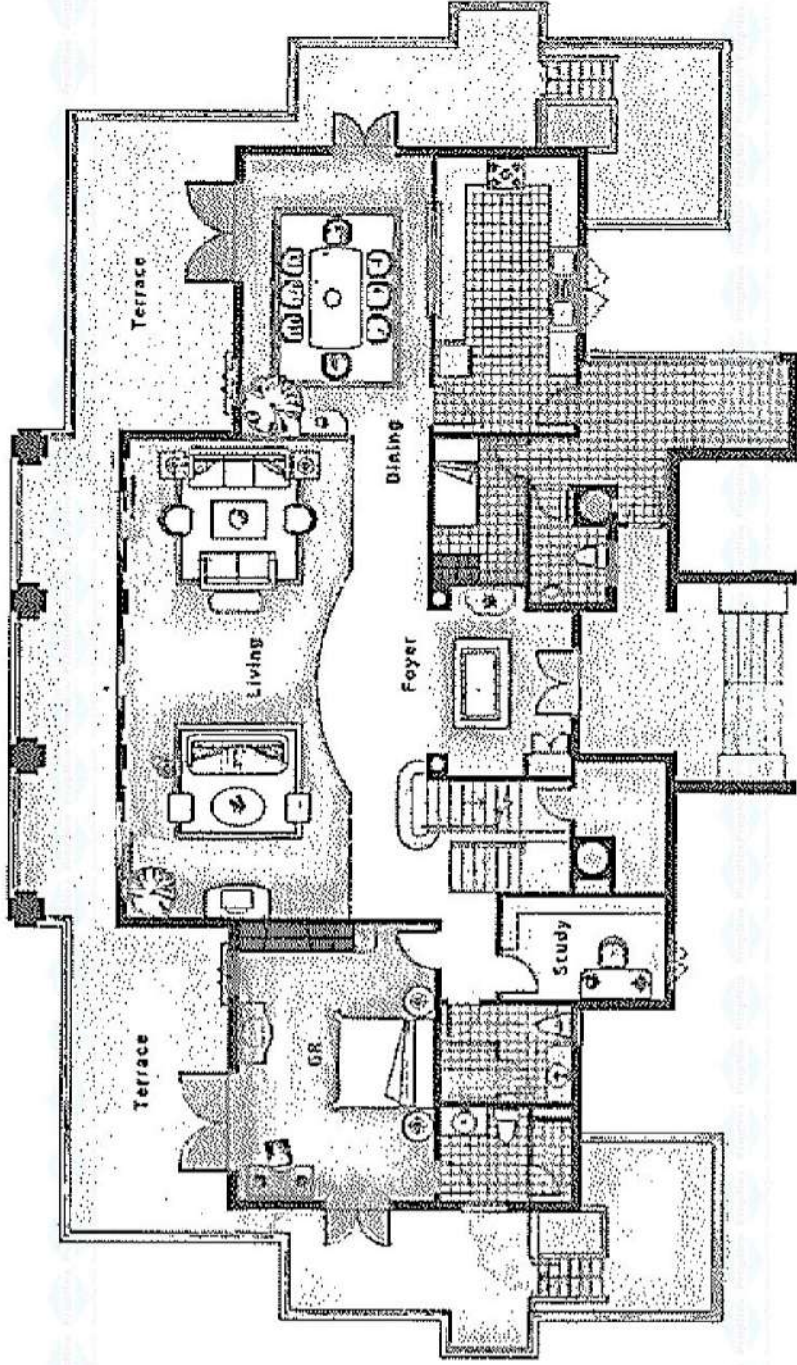

Type D1 255m² (incl. terrace 12m²)
 257m² (incl. terrace 12m²)
 284m² (incl. PES 29m²)
 286m² (incl. PES 29m²)

Living/Dining	73m ²
Master B/r	38m ²
Bedroom 2	20m ²
Bedroom 3	17m ²
Bedroom 4	17m ²
Family Room	21m ²
Kitchen	14m ²

Type D3 261m² (incl. terrace 12m²)

292m² (incl. PES 31m²)

Living/Dining	78m ²
Master B/r	32m ²
Bedroom 2	26m ²
Bedroom 3	16m ²
Bedroom 4	18m ²
Family Room	23m ²
Kitchen	15m ²

Type E Upper Floor

Type E Lower Floor