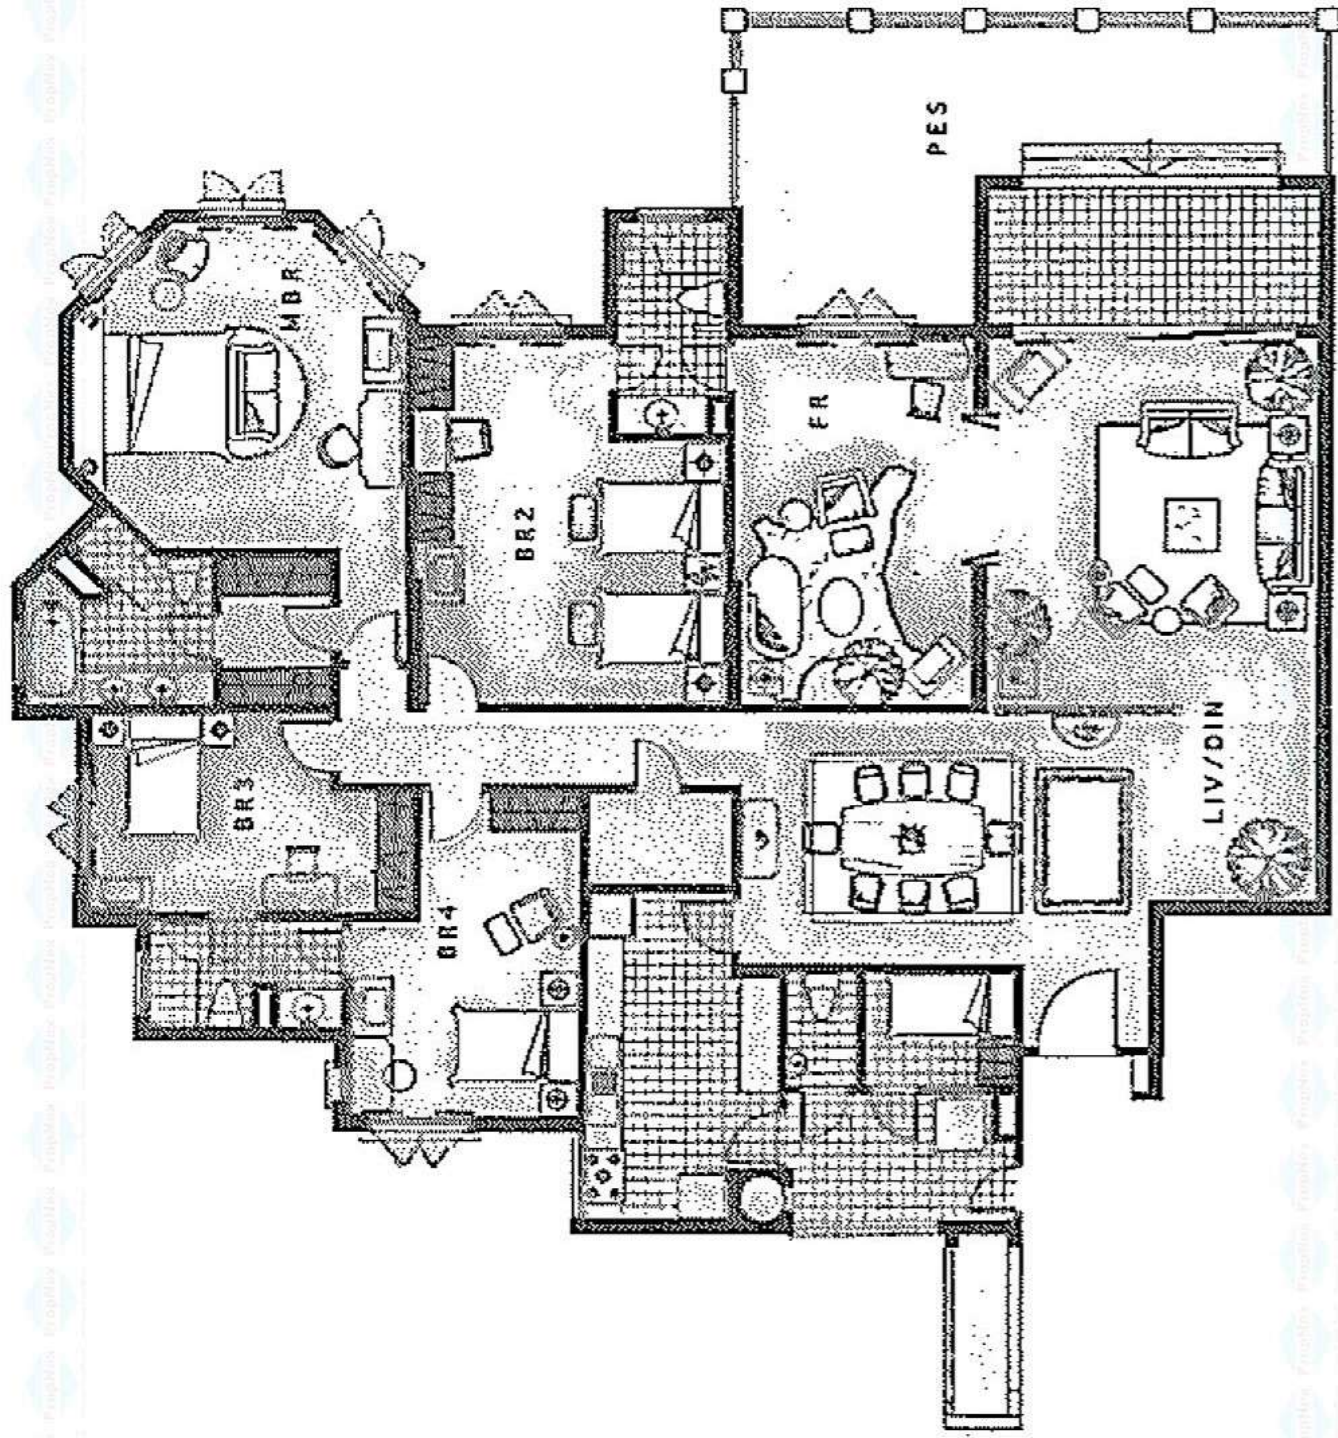

Type D1 255m² (incl. terrace 12m²)
 257m² (incl. terrace 12m²)
 284m² (incl. PES 29m²)
 286m² (incl. PES 29m²)

Living/Dining	73m ²
Master B/r	38m ²
Bedroom 2	20m ²
Bedroom 3	17m ²
Bedroom 4	17m ²
Family Room	21m ²
Kitchen	14m ²