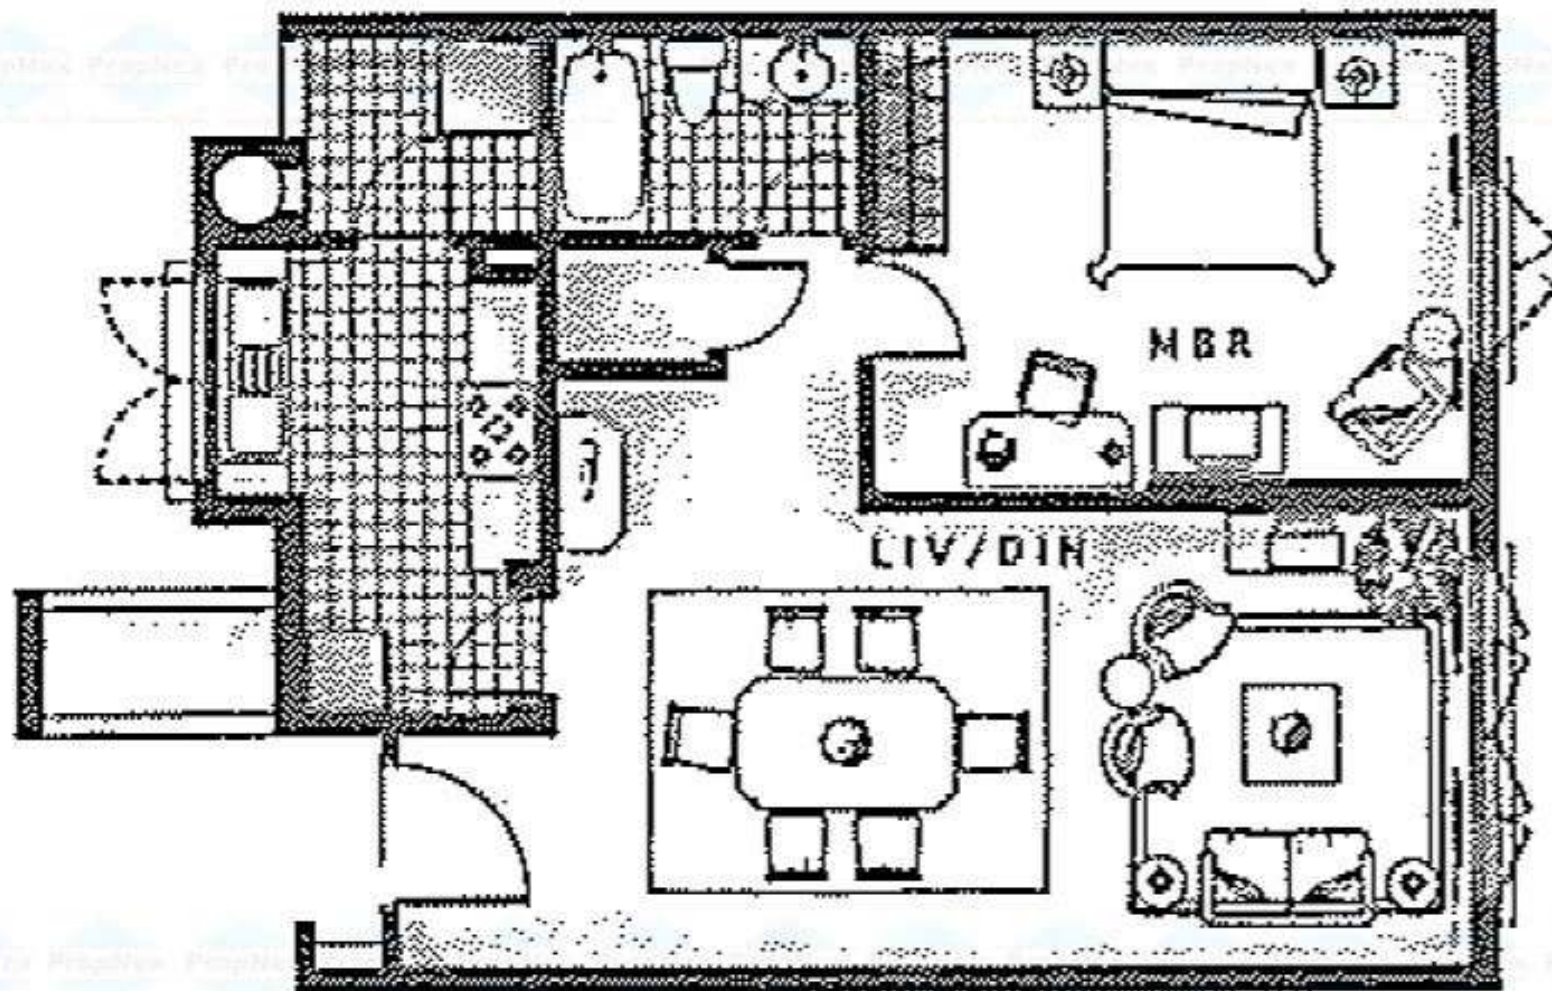

Type A1 79m²

111m² (incl. PES 28m² & terrace 4m²)

116m² (incl. PES 33m² & terrace 4m²)

Living/Dining 40m²

Master B/r 18m²

Kitchen 8m²

Type A 85m²

Living/Dining 40m²

Master B/r 21m²

Kitchen 11m²

Type E1 Lower Floor

Type E1 Lower Floor (17storey)-397m²

Living/Dining/Foyer	116m ²
Guest Room	14m ²
Study	11m ²
Kitchen	17m ²

BFA - Breakfast Area

PB - Planter Box

Type C3 195m² (incl. terrace 10m² from Living Room)

206m² (incl. addl. terrace 11m² from Master B/r - on 4th storey only)

Living/Dining	52m ²
Master B/r	34m ²
Bedroom 2	17m ²
Bedroom 3	20m ²
Family Room	15m ²
Kitchen	11m ²

Type C4 212m² (incl. terrace 11m²)