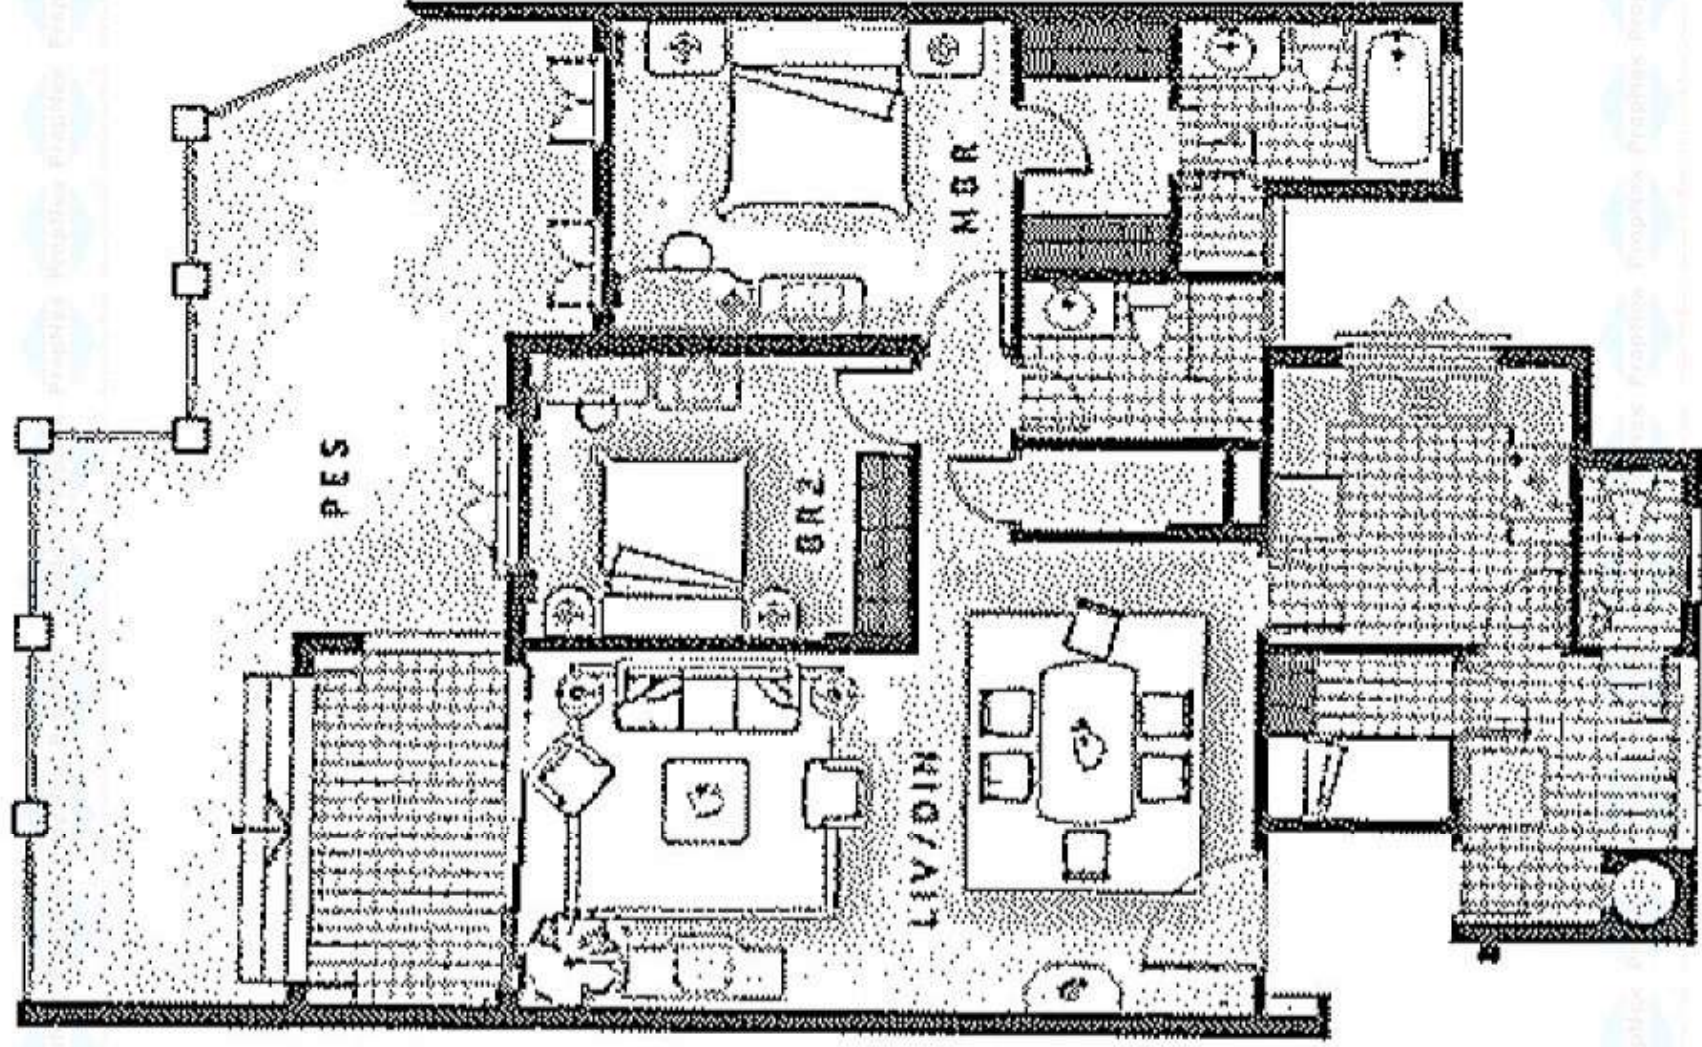

Type B2 128m² (incl. terrace 9m²)

Type B5 121m² (incl. terrace 9m²)

161m² (incl. PES 40m²)

Living/Dining	40m²
Master B/r	21m²
Bedroom 2	14m²
Küchen	11m²

Type B4 128m² (incl. terrace 9m²)

163m² (incl. PES 35m²)

- Living/Dining 40m²
- Master B/r 28m²
- Bedroom 2 14m²
- Kitchen 10m²

Type B5 119m² (incl. terrace 8m²)

Living/Dining 40m²

Master B/R 21m²

Bedroom 2 13m²

Kitchen 10m²

Type A2 79m²
 102m² (incl. PES 23m²)
 Living/Dining 40m²
 Master B/r 18m²
 Kitchen 8m²

Type A3 80m²

Living/Dining

41m²

Master B/r

19m²

Kitchen

9m²

Type A4 88m²