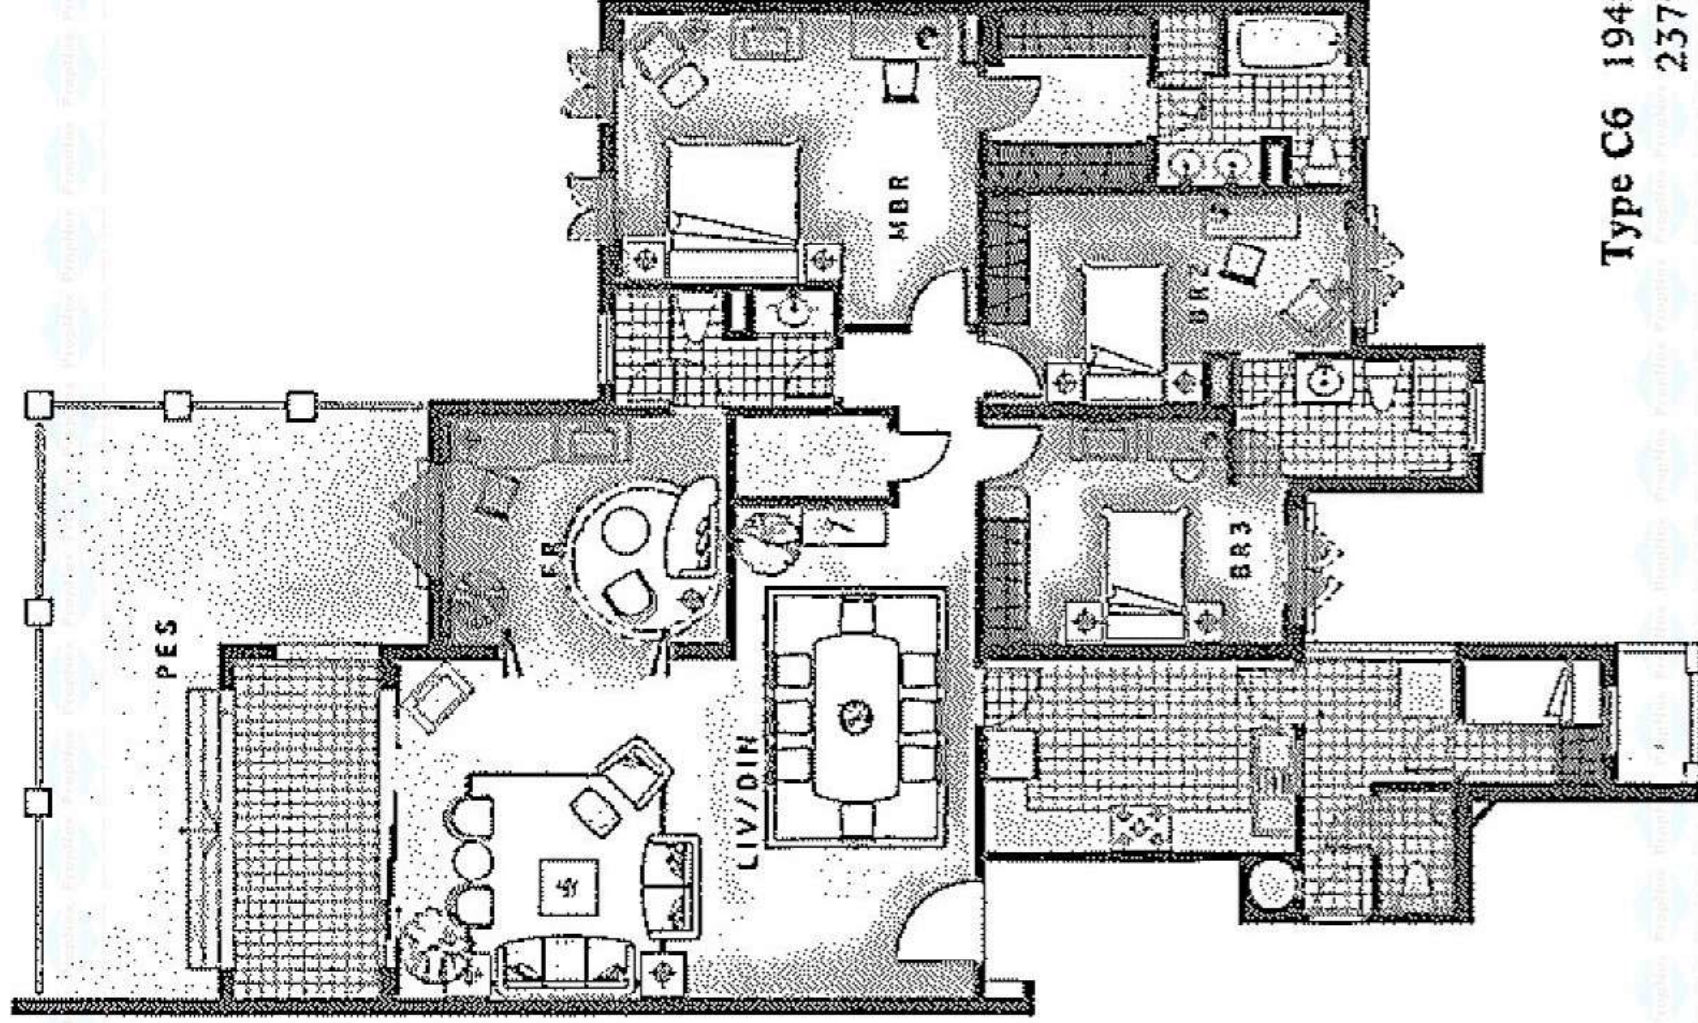

Type C6 194m² (incl. terrace 11m²)
237m² (incl. PES 43m²)

Living/Dining	56m ²
Master B/r	30m ²
Bedroom 2	16m ²
Bedroom 3	15m ²
Family Room	15m ²
Kitchen	14m ²

Type D 244m² (incl. terrace 12m²)

Living/Dining	75m ²
Master B/r	33m ²
Bedroom 2	20m ²
Bedroom 3	16m ²
Bedroom 4	18m ²
Family Room	14m ²
Kitchen	13m ²

Type D1 255m² (incl. terrace 12m²)
 257m² (incl. terrace 12m²)
 284m² (incl. PES 29m²)
 286m² (incl. PES 29m²)

Living/Dining	73m ²
Master B/r	38m ²
Bedroom 2	20m ²
Bedroom 3	17m ²
Bedroom 4	17m ²
Family Room	21m ²
Kitchen	14m ²