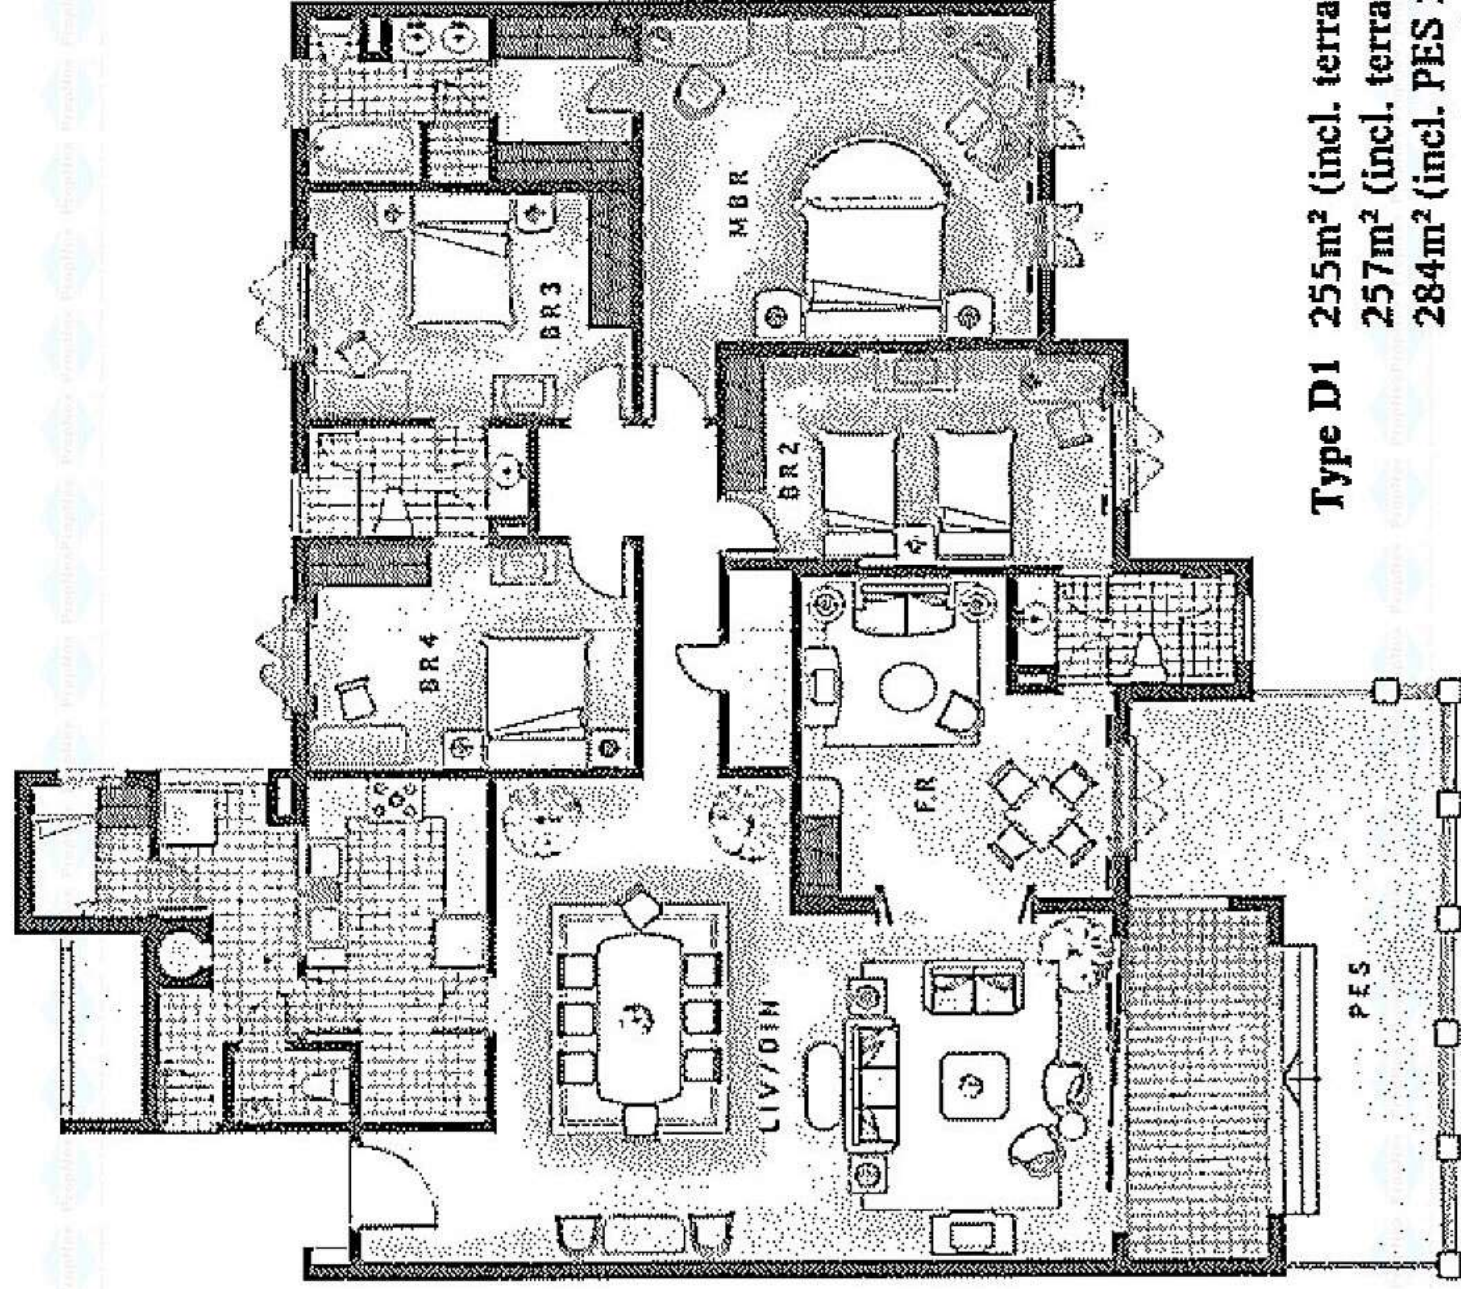

- Living/Dining 40m²
- Master B/r 28m²
- Bedroom 2 14m²
- Kitchen 10m²

Type B5 119m² (incl. terrace 8m²)

Living/Dining 40m²

Master B/R 21m²

Bedroom 2 13m²

Kitchen 10m²

Type A2 79m²
 102m² (incl. PES 23m²)
 Living/Dining 40m²
 Master B/r 18m²
 Kitchen 8m²

Type D1 255m² (incl. terrace 12m²)
 257m² (incl. terrace 12m²)
 284m² (incl. PES 29m²)
 286m² (incl. PES 29m²)

Living/Dining	73m ²
Master B/r	38m ²
Bedroom 2	20m ²
Bedroom 3	17m ²
Bedroom 4	17m ²
Family Room	21m ²
Kitchen	14m ²