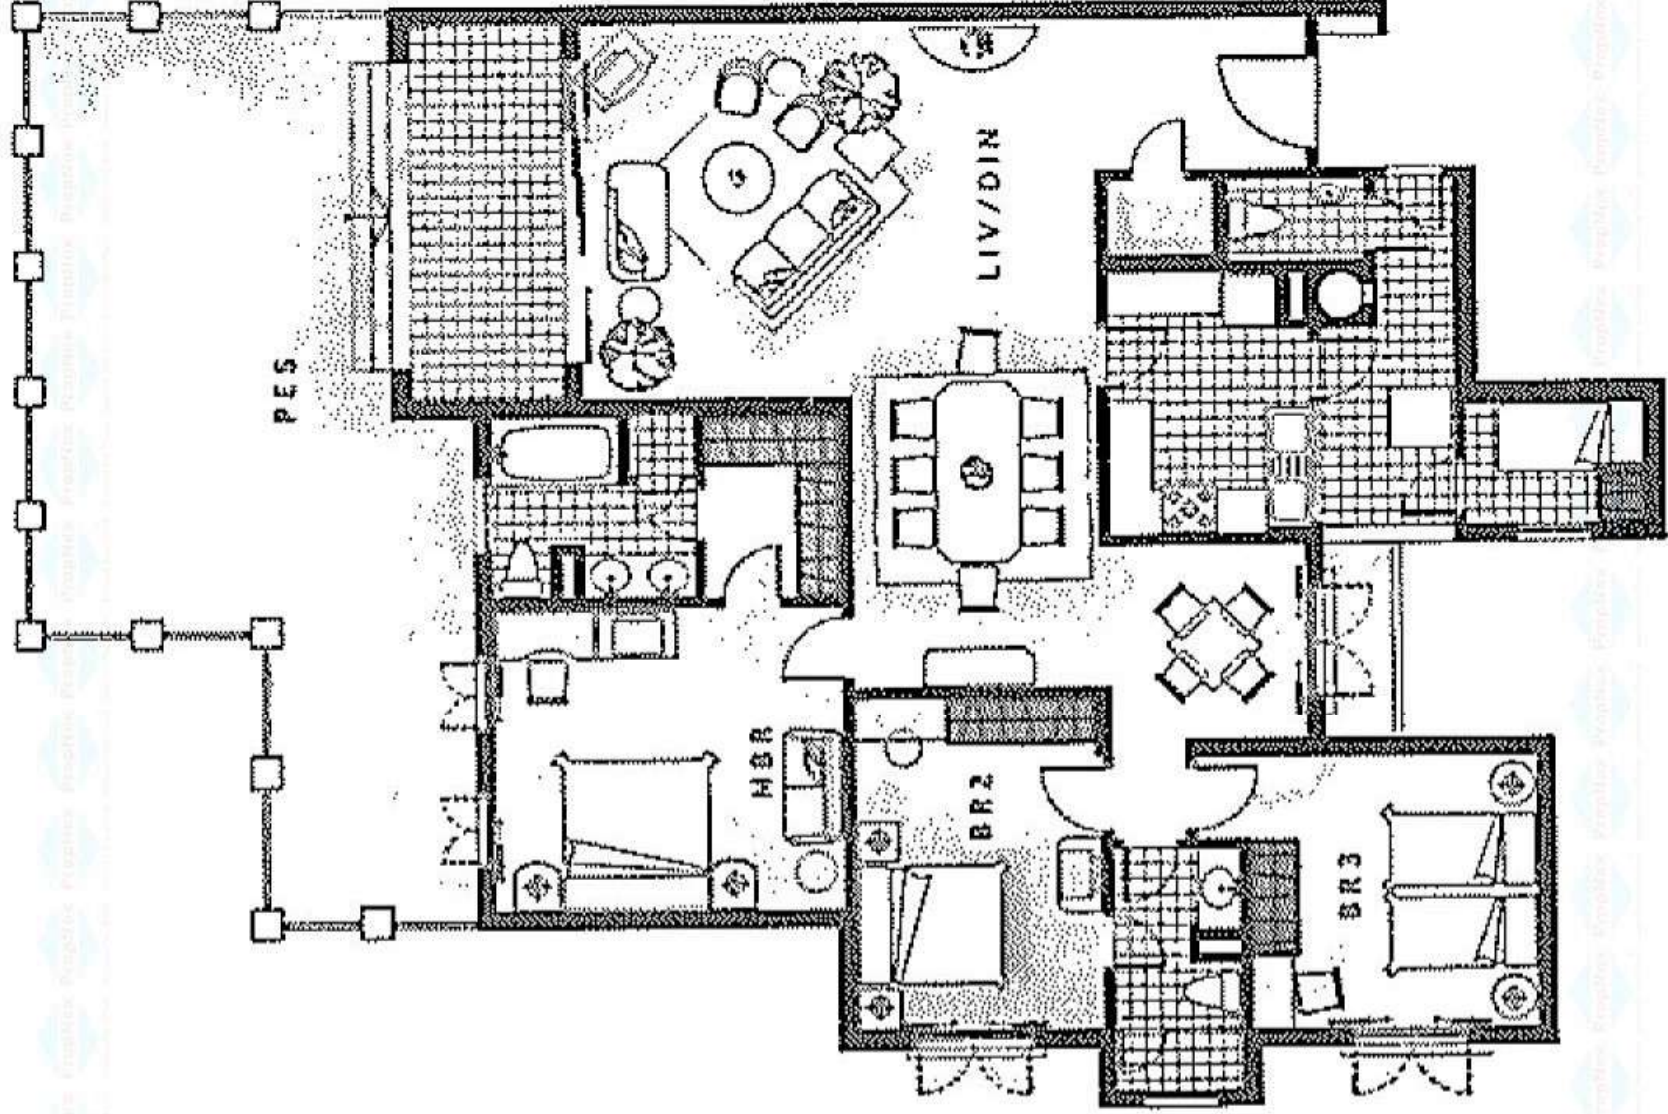

Type D3 261m² (incl. terrace 12m²)

292m² (incl. PES 31m²)

Living/Dining	78m ²
Master B/r	32m ²
Bedroom 2	26m ²
Bedroom 3	16m ²
Bedroom 4	18m ²
Family Room	23m ²
Kitchen	15m ²

Type E Upper Floor

Type E Lower Floor

Type E Upper Floor (18 storey)-209m²

Master Bedroom	51 m ²
Bedroom 2	17 m ²
Bedroom 3	17 m ²
Bedroom 4	19 m ²
Family Area	42 m ²

Type E Lower Floor (17storey)-359m²

Living/Dining	117 m ²
Guest Room	27 m ²
Study	9 m ²
Kitchen	19 m ²

Type B6 119m² (incl. terrace 9m²)

Living/Dining 39m²

Master B/r 21m²

Bedroom 2 14m²

Kitchen 10m²

Type C 176m² (incl. terrace 11m²)

189m² (incl. PES 11m²)

218m² (incl. PES 40m²)