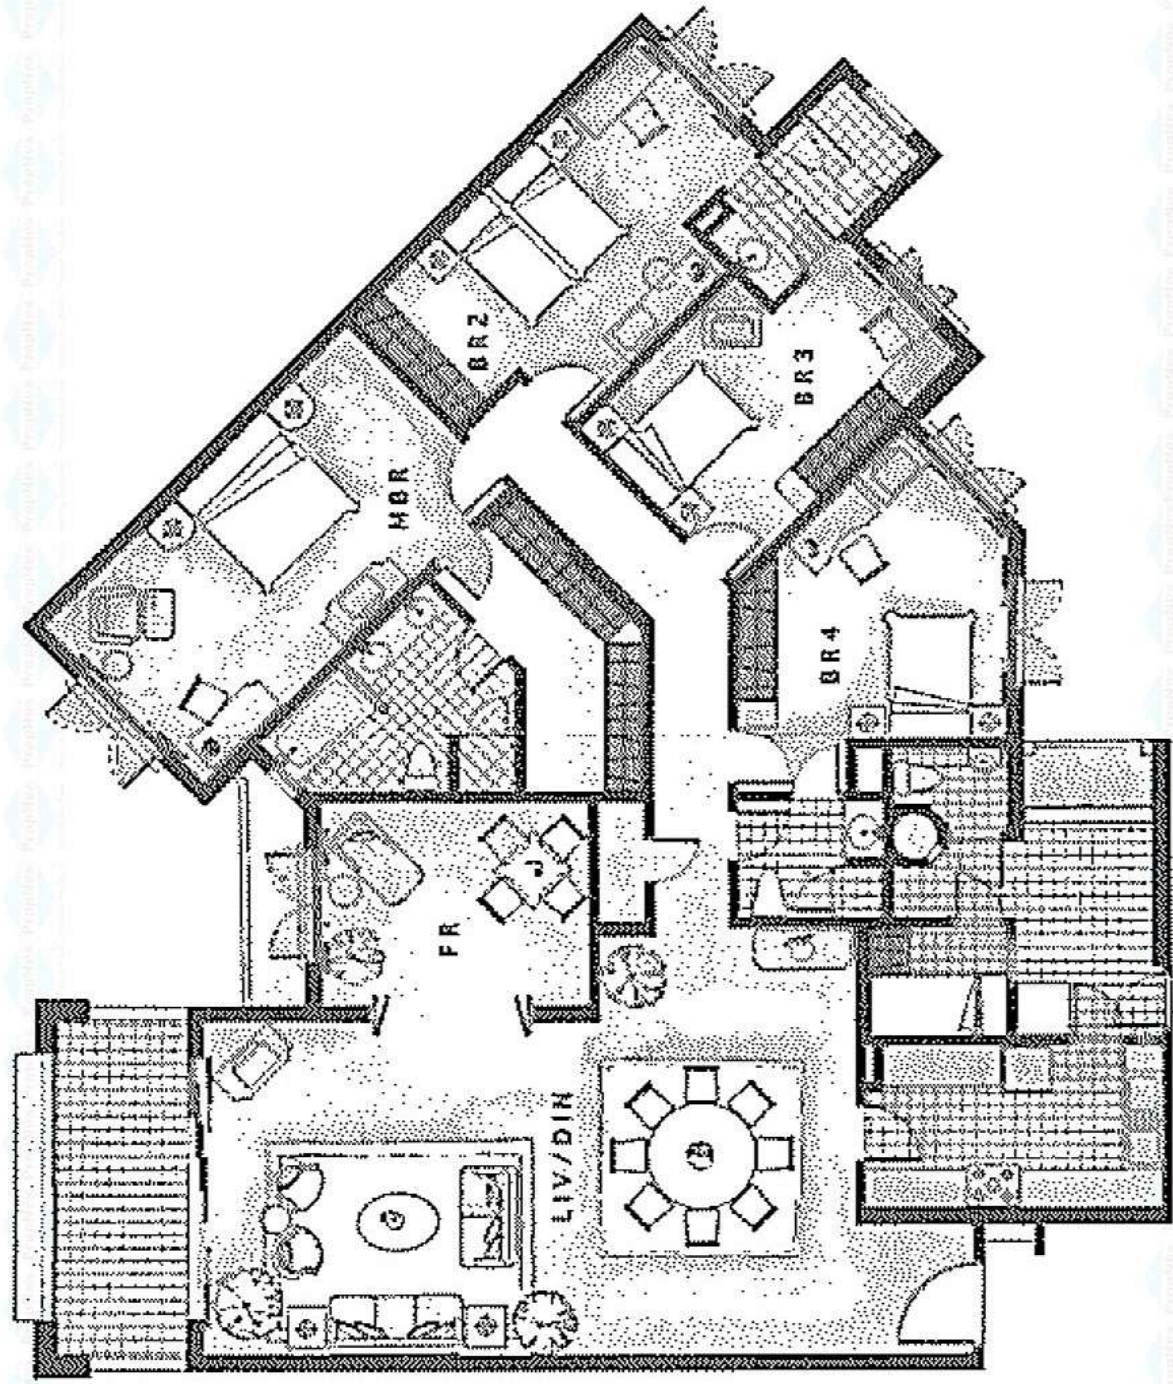

Type D 244m² (incl. terrace 12m²)

Living/Dining	75m²
Master B/r	33m²
Bedroom 2	20m²
Bedroom 3	16m²
Bedroom 4	18m²
Family Room	14m²
Kitchen	13m²