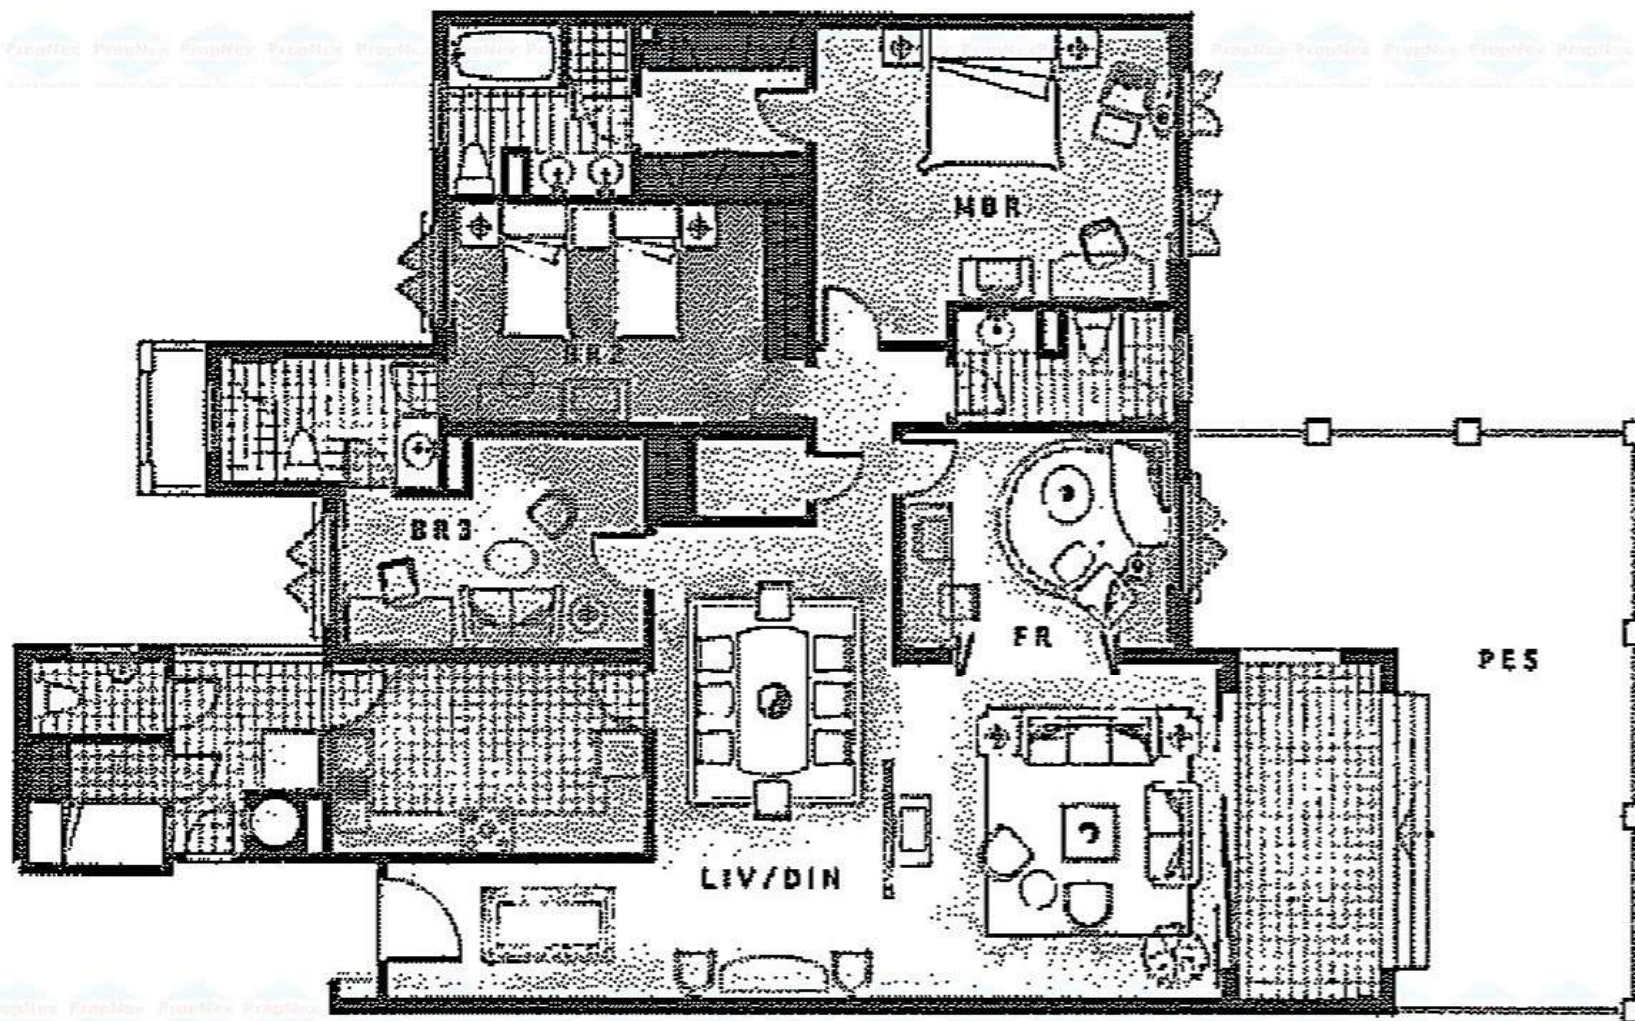

Type C5 202m² (incl. terrace 11m²)

241m² (incl. PES 39m²)

Living/Dining	63m²
Master B/r	30m²
Bedroom 2	18m²
Bedroom 3	14m²
Family Room	14m²
Kitchen	14m²