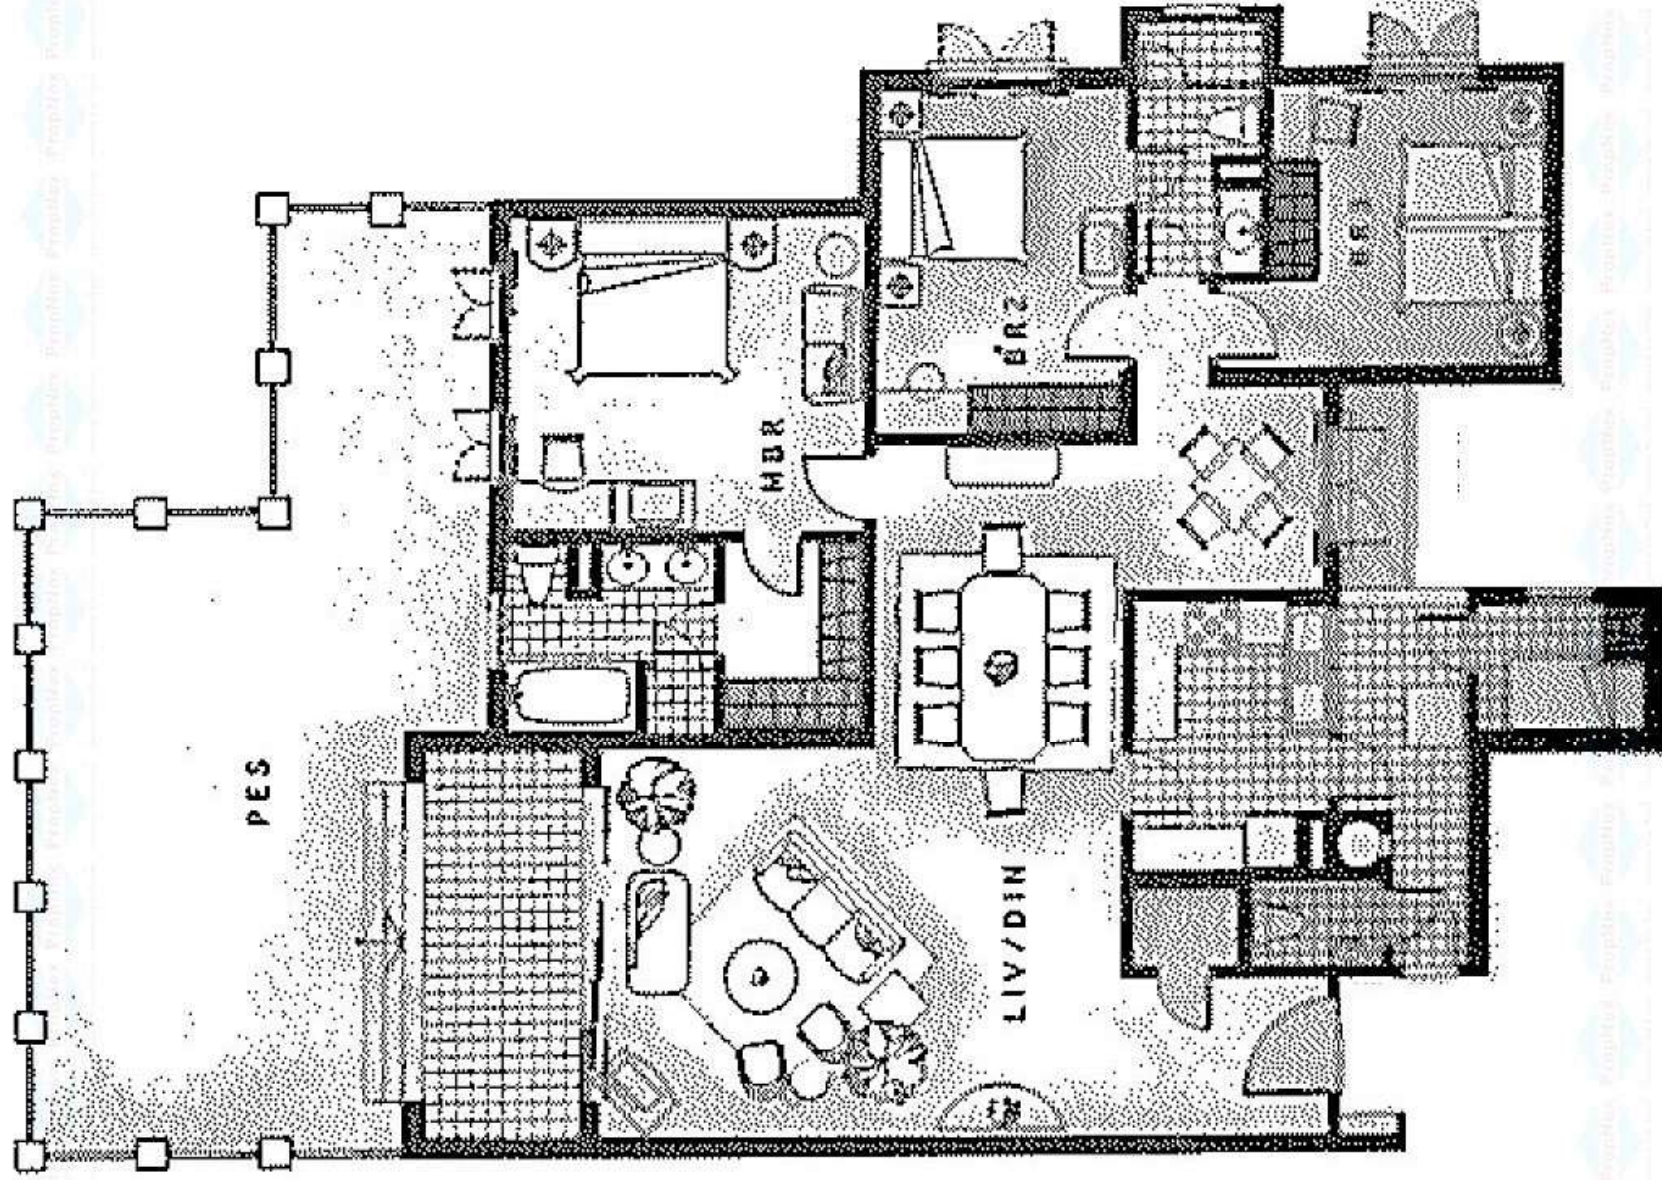

Type C1 176m² (incl. terrace 11m²)

210m² (incl. PES 32m²)

218m² (incl. PES 40m²)

1 Living/Dining 64m²

Master B/R 24m²

Bedroom 2 15m²

Bedroom 3 16m²

10m²