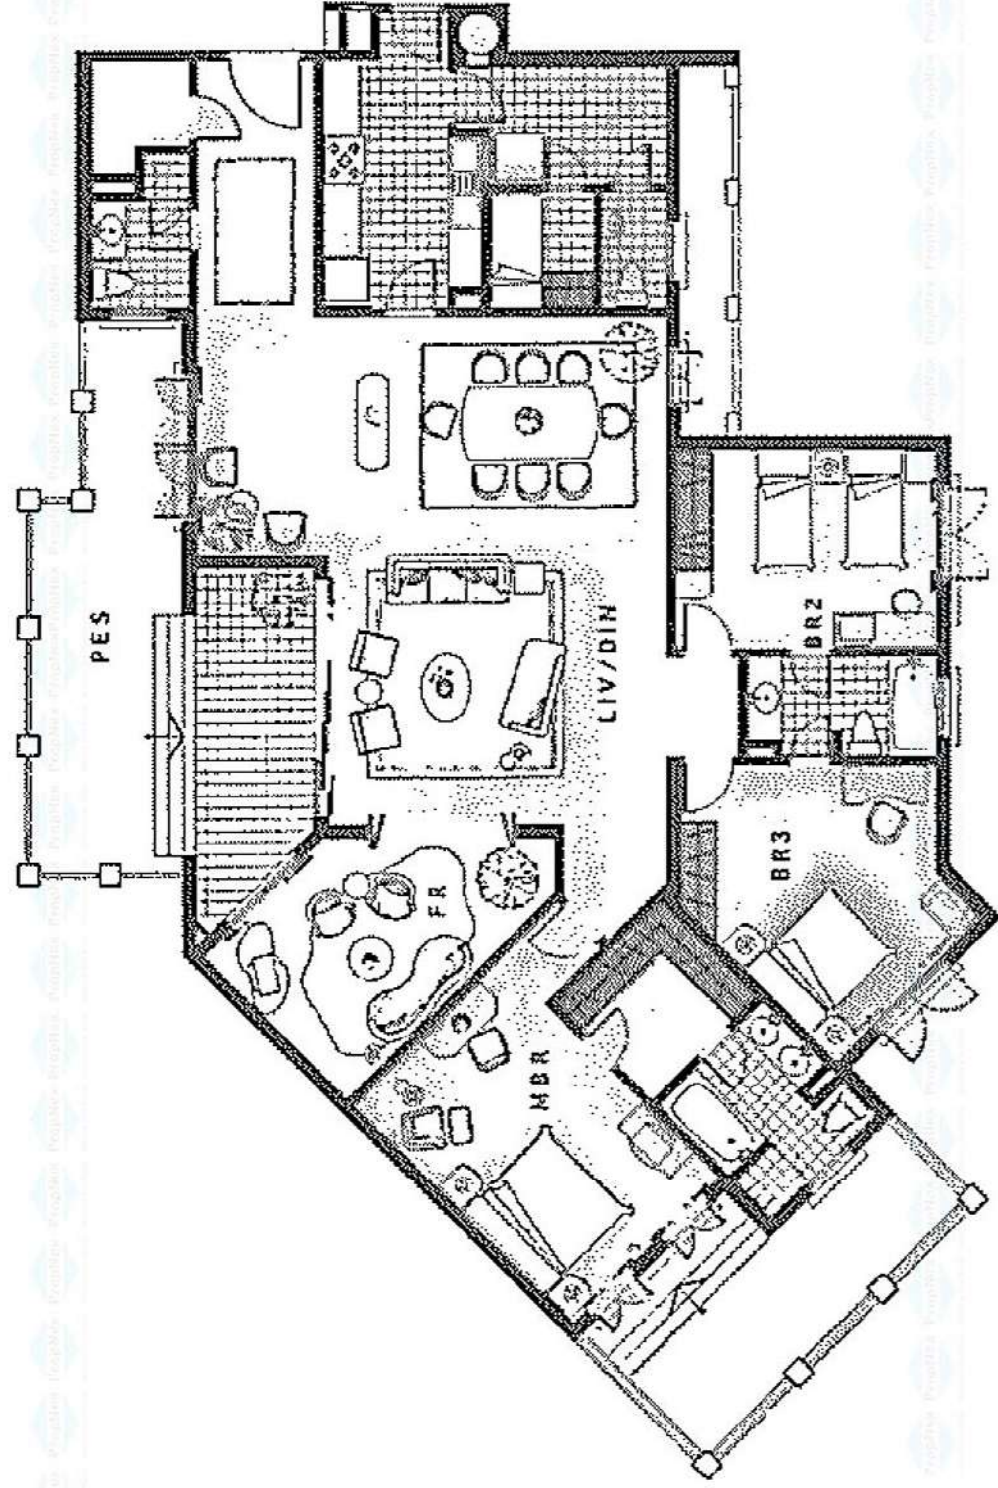

Type C2 219m² (incl. terrace 12m²)

258m² (incl. PES 39m²)

259m² (incl. PES 40m²)

261m² (incl. PES 42m²)

Living/Dining	75m²
Master B/r	27m²
Bedroom 2	16m²
Bedroom 3	19m²
Family Room	16m²
Kitchen	12m²