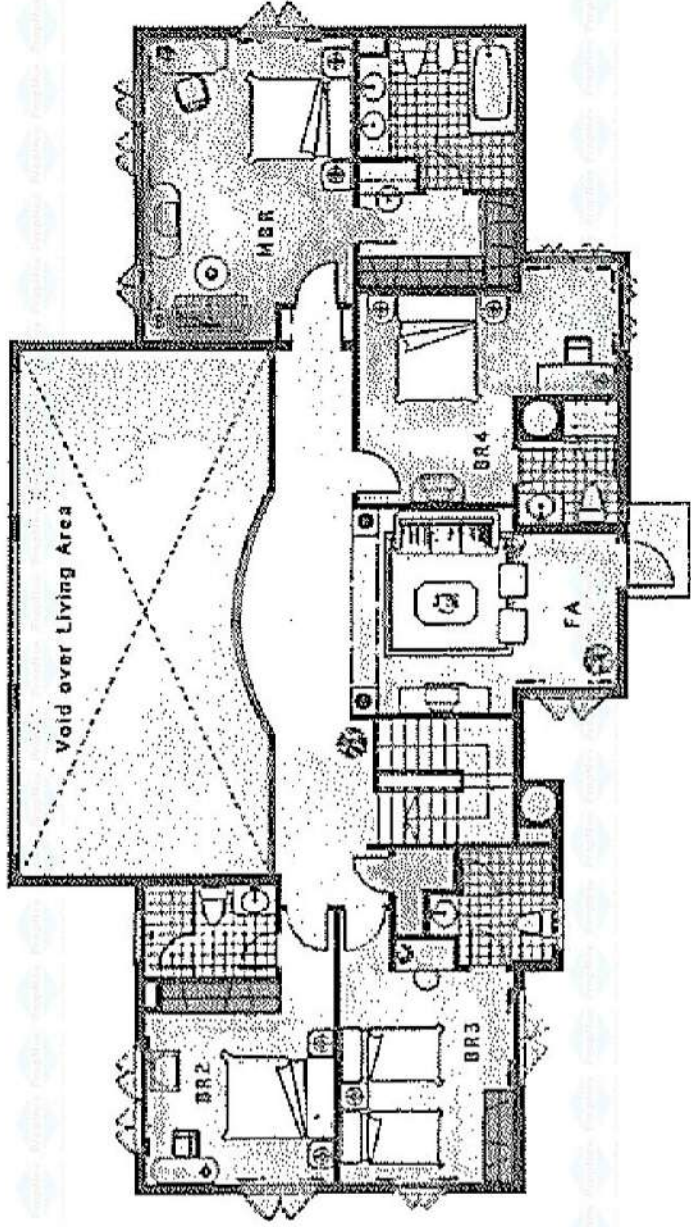

Type D1 255m² (incl. terrace 12m²)
 257m² (incl. terrace 12m²)
 284m² (incl. PES 29m²)
 286m² (incl. PES 29m²)

Living/Dining	73m ²
Master B/r	38m ²
Bedroom 2	20m ²
Bedroom 3	17m ²
Bedroom 4	17m ²
Family Room	21m ²
Kitchen	14m ²

Type D3 261m² (incl. terrace 12m²)

292m² (incl. PES 31m²)

Living/Dining	78m ²
Master B/r	32m ²
Bedroom 2	26m ²
Bedroom 3	16m ²
Bedroom 4	18m ²
Family Room	23m ²
Kitchen	15m ²

Type E Upper Floor

Type E Lower Floor