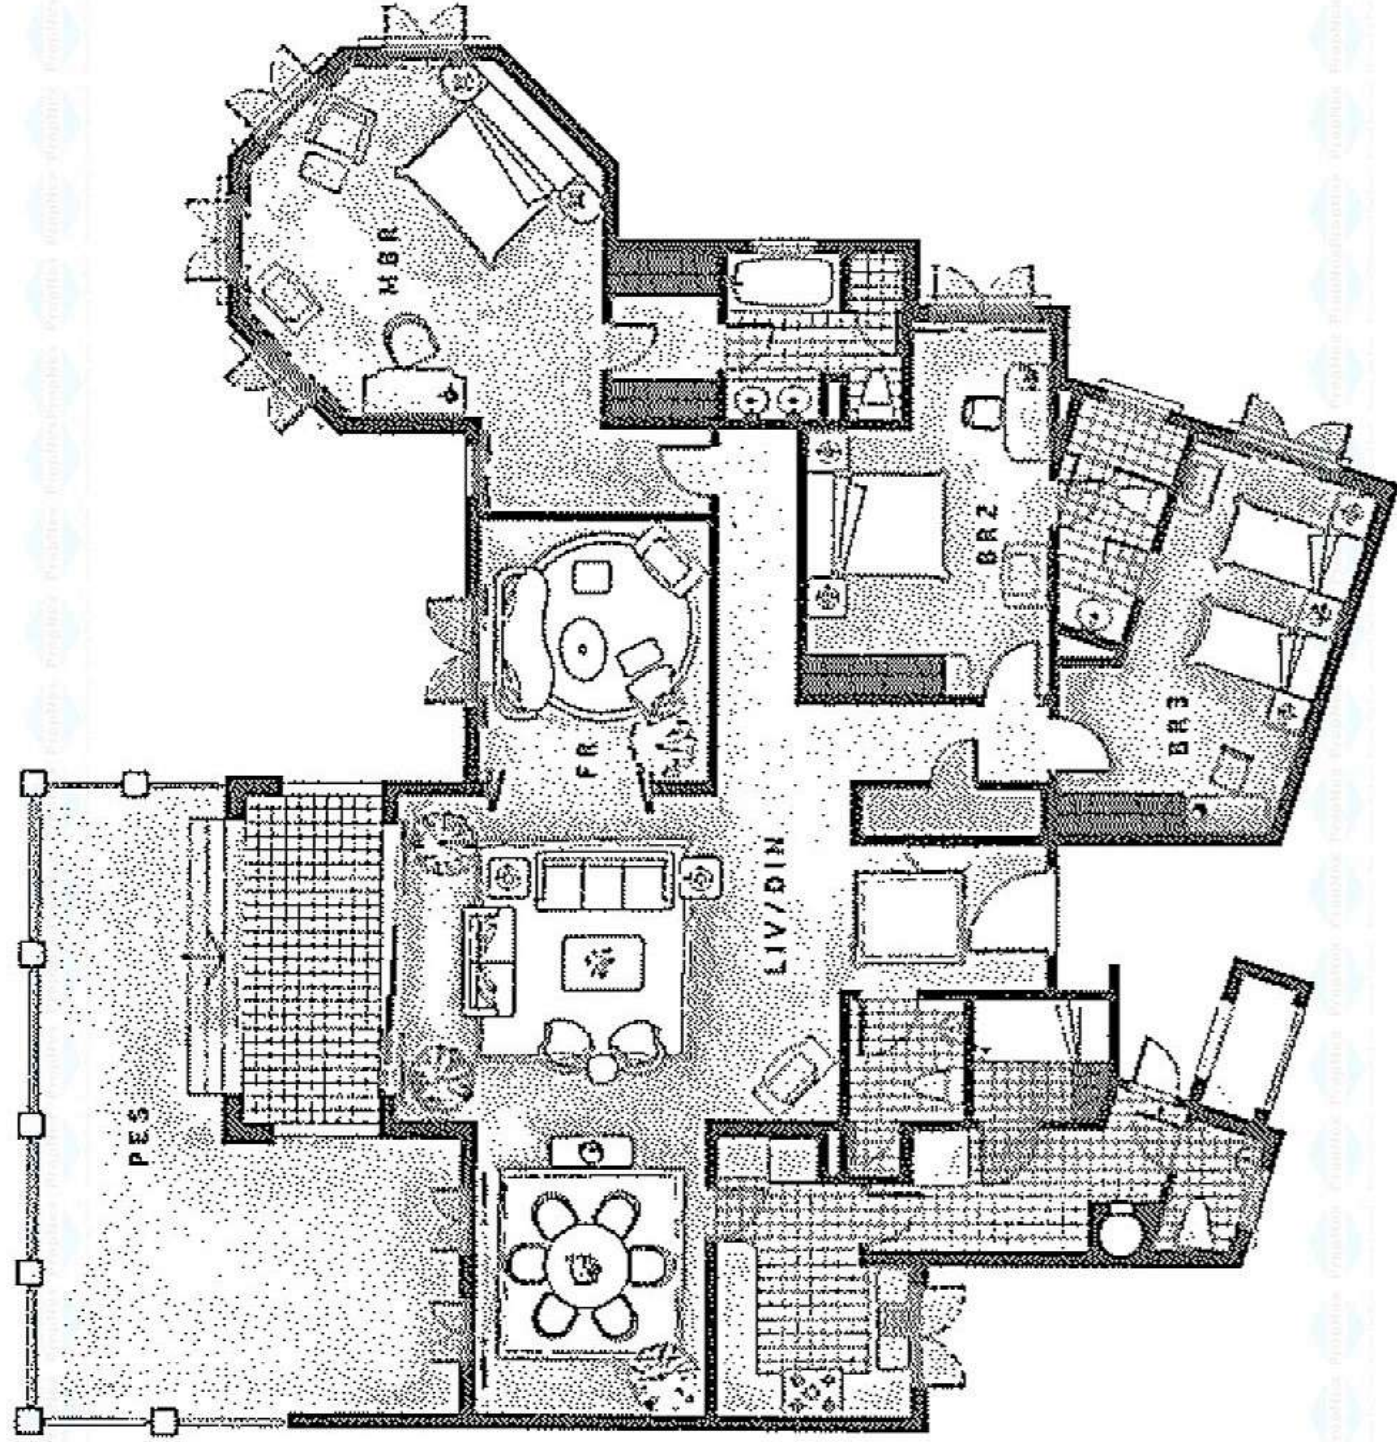

Type C4 212m² (incl. terrace 11m²)

252m² (incl. PES 40m²)

Living/Dining	67m²
Master B/r	35m²
Bedroom 2	19m²
Bedroom 3	19m²
Family Room	14m²
Kitchen	11m²