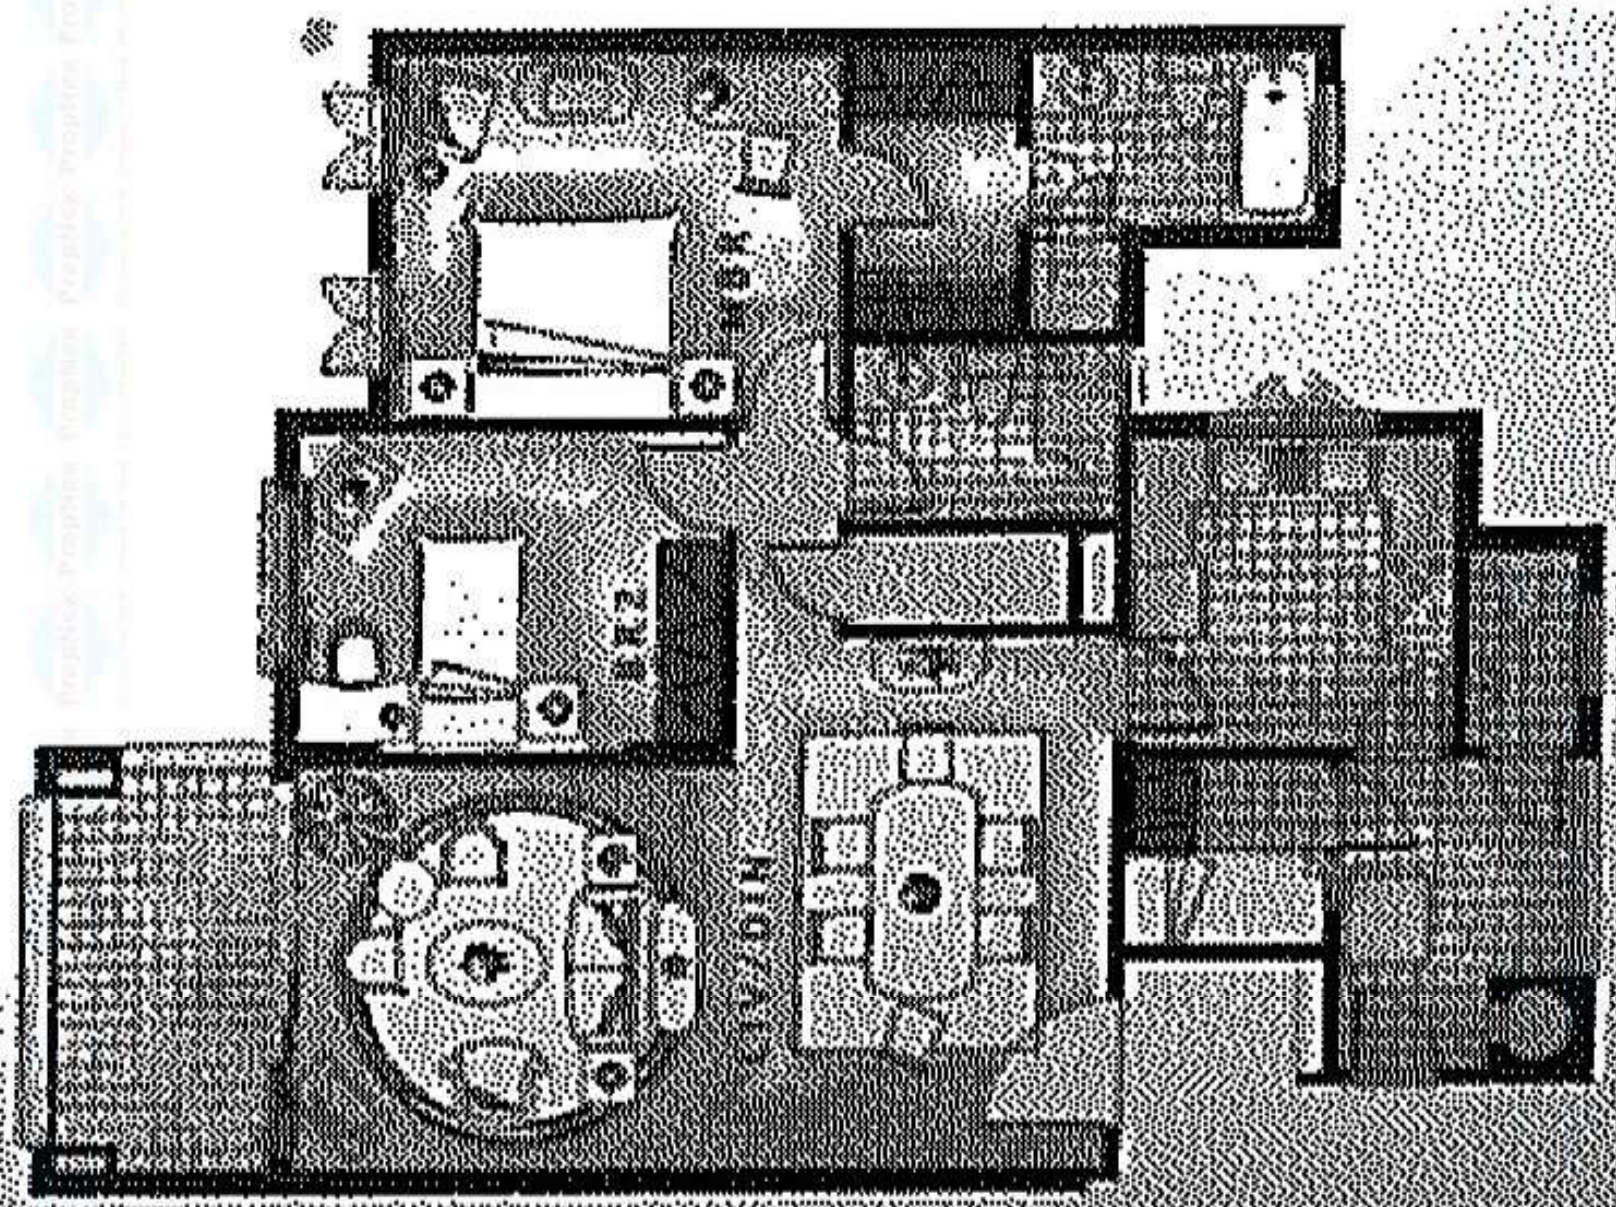

Type B2 128m² (incl. terrace 9m²)

Type B5 121m² (incl. terrace 9m²)

161m² (incl. PES 40m²)

Living/Dining	40m²
Master B/r	21m²
Bedroom 2	14m²
Küchen	11m²

Type B4 128m² (incl. terrace 9m²)

163m² (incl. PES 35m²)

- Living/Dining 40m²
- Master B/r 28m²
- Bedroom 2 14m²
- Kitchen 10m²

Type B5 119m² (incl. terrace 8m²)

Living/Dining 40m²

Master B/R 21m²

Bedroom 2 13m²

Kitchen 10m²

Type A2 79m²
 102m² (incl. PES 23m²)
 Living/Dining 40m²
 Master B/r 18m²
 Kitchen 8m²

Type A3 80m²

Living/Dining

41m²

Master B/r

19m²

Kitchen

9m²

Type A4 88m²