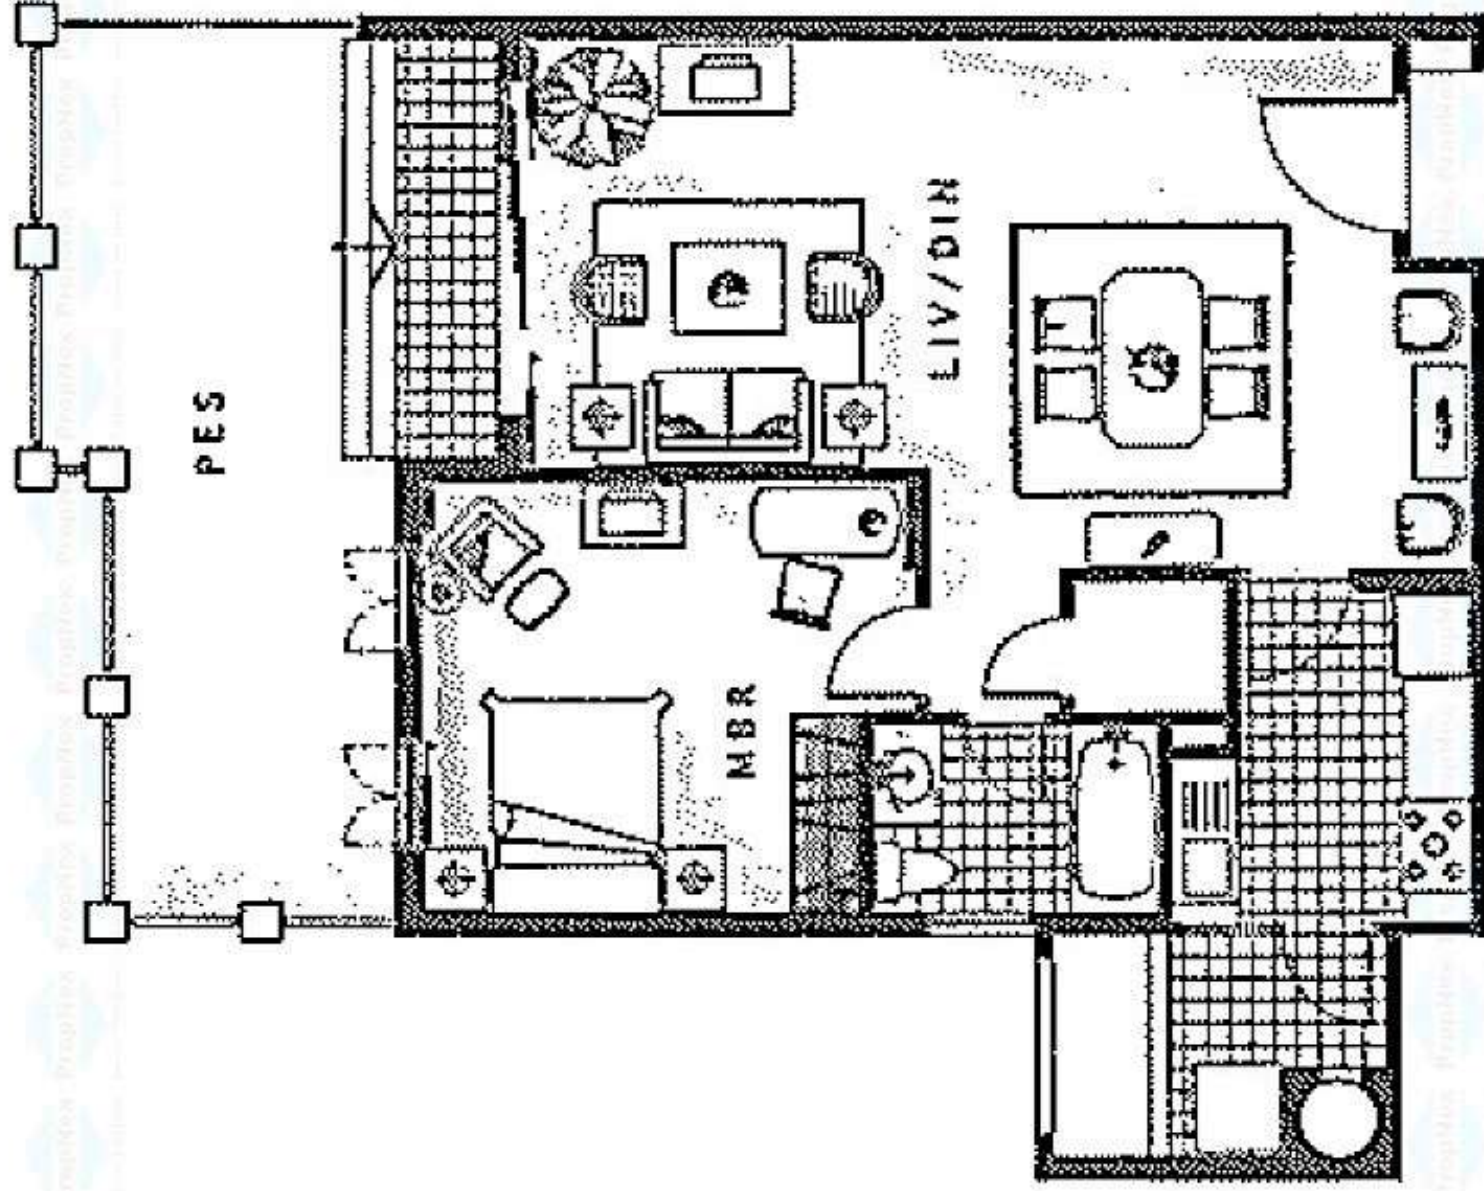

Type A3 80m²

Living/Dining

41m²

Master B/r

19m²

Kitchen

9m²

Type A4 88m²

132m² (incl. PES 40m² & terrace 4m²)

Living/Dining 43m²

Master B/r 21m²

Kitchen 10m²

Type B 127m² (incl. terrace 9m²)
 164m² (incl. PES 37m²)
 169m² (incl. PES 42m²)

Living/Dining	45m ²
Master B/r	21m ²
Bedroom 2	14m ²
Kitchen	10m ²

Type A1 79m²

111m² (incl. PES 28m² & terrace 4m²)

116m² (incl. PES 33m² & terrace 4m²)

Living/Dining 40m²

Master B/r 18m²

Kitchen 8m²

Type A 85m²

Living/Dining 40m²

Master B/r 21m²

Kitchen 11m²

Type E1 Lower Floor

Type E1 Lower Floor (17storey)-397m²

Living/Dining/Foyer	116m ²
Guest Room	14m ²
Study	11m ²
Kitchen	17m ²

BFA - Breakfast Area

PB - Planter Box

Type C3 195m² (incl. terrace 10m² from Living Room)