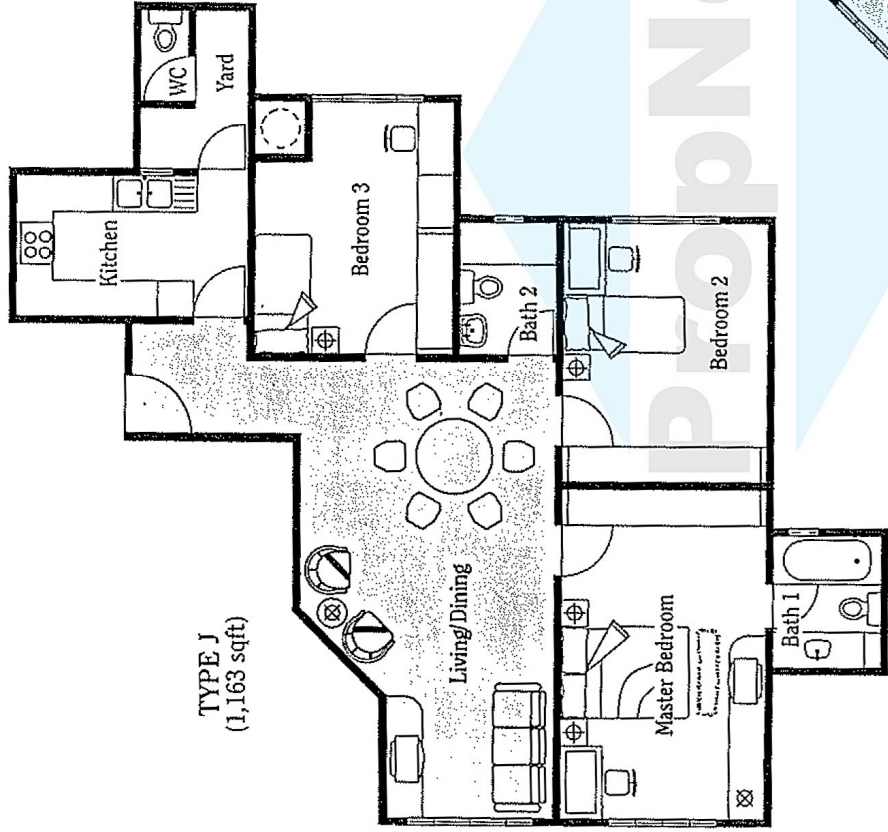

Typical Floor Plan 个别平面图

PropNex Trust

Typical Floor Plan 个别平面图

TYPE K
(1,292/1,238 sqft)

TYPE G
(1,195/1,206 sqft)

TYPE H
(1,152 sqft)

PropNet
Service You

Typical Floor Plan 个别平面图

TYPE E
(1,206/1,216 sqft)

TYPE F
(1,206/1,216 sqft)

TYPE C
(1,195 sqft)

TYPE D
(1,421/1,216 sqft)

Typical Floor Plan 个别平面图

TYPE B
(1,206 sq ft)

Service You First