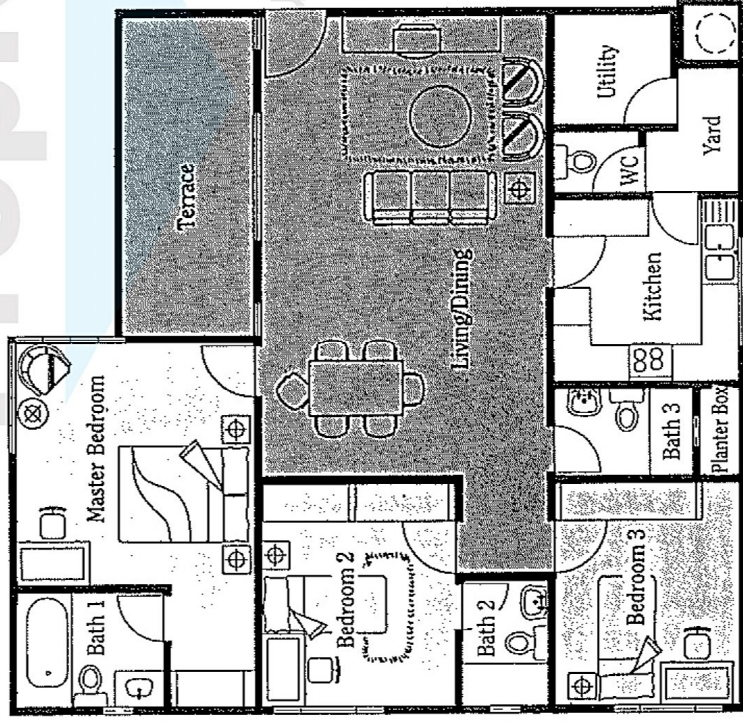

Typical Floor Plan 个别平面图

PropNex Trust

Typical Floor Plan 个别平面图

TYPE K
(1,292/1,238 sqft)

TYPE G
(1,195/1,206 sqft)

TYPE H
(1,152 sqft)

PropNet
Service You

Typical Floor Plan 个别平面图

TYPE E
(1,206/1,216 sqft)

TYPE F
(1,206/1,216 sqft)

TYPE C
(1,195 sqft)

TYPE D
(1,421/1,216 sqft)

Typical Floor Plan 个别平面图

TYPE B
(1,206 sq ft)

Service You First