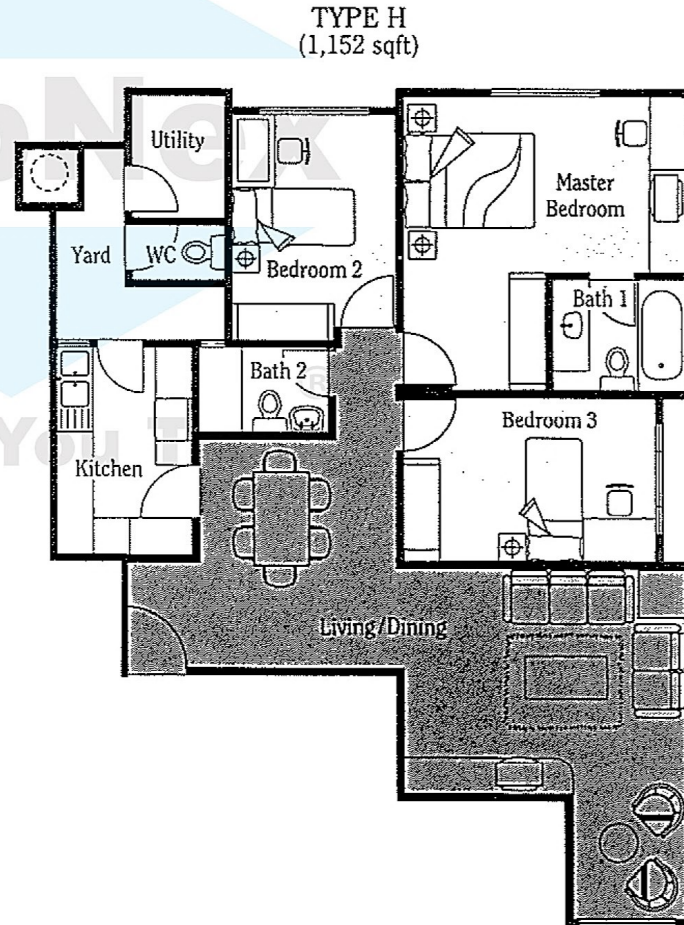

Typical Floor Plan 个别平面图

PropNex Trust

Typical Floor Plan 个别平面图

TYPE K
(1,292/1,238 sqft)

TYPE G
(1,195/1,206 sqft)

TYPE H
(1,152 sqft)

PropNet
Service You

Typical Floor Plan 个别平面图

TYPE E
(1,206/1,216 sqft)

TYPE F
(1,206/1,216 sqft)

TYPE C
(1,195 sqft)

TYPE D
(1,421/1,216 sqft)

Typical Floor Plan 个别平面图

TYPE B
(1,206 sq ft)

Service You First