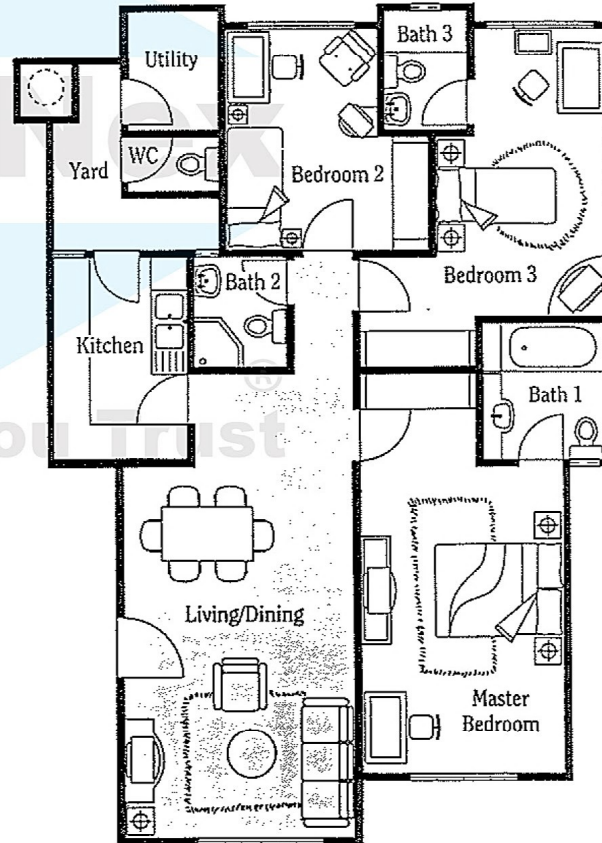

Typical Floor Plan 个别平面图

PropNex Trust

Typical Floor Plan 个别平面图

TYPE K
(1,292/1,238 sqft)

TYPE G
(1,195/1,206 sqft)

TYPE H
(1,152 sqft)

PropNet
Service You

Typical Floor Plan 个别平面图

TYPE E
(1,206/1,216 sqft)

TYPE F
(1,206/1,216 sqft)

TYPE C
(1,195 sqft)

TYPE D
(1,421/1,216 sqft)

Typical Floor Plan 个别平面图

TYPE B
(1,206 sq ft)

Service You First