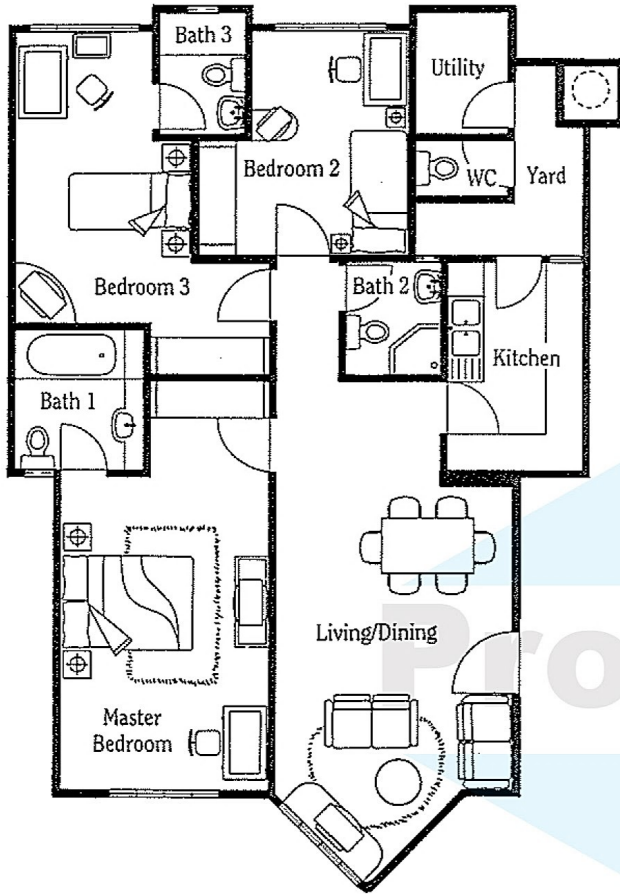

Typical Floor Plan 个别平面图

PropNex Trust

Typical Floor Plan 个别平面图

TYPE K
(1,292/1,238 sqft)

TYPE G
(1,195/1,206 sqft)

TYPE H
(1,152 sqft)

PropNet
Service You

Typical Floor Plan 个别平面图

TYPE E
(1,206/1,216 sqft)

TYPE F
(1,206/1,216 sqft)

TYPE C
(1,195 sqft)

TYPE D
(1,421/1,216 sqft)

Typical Floor Plan 个别平面图

TYPE B
(1,206 sq ft)

Service You First