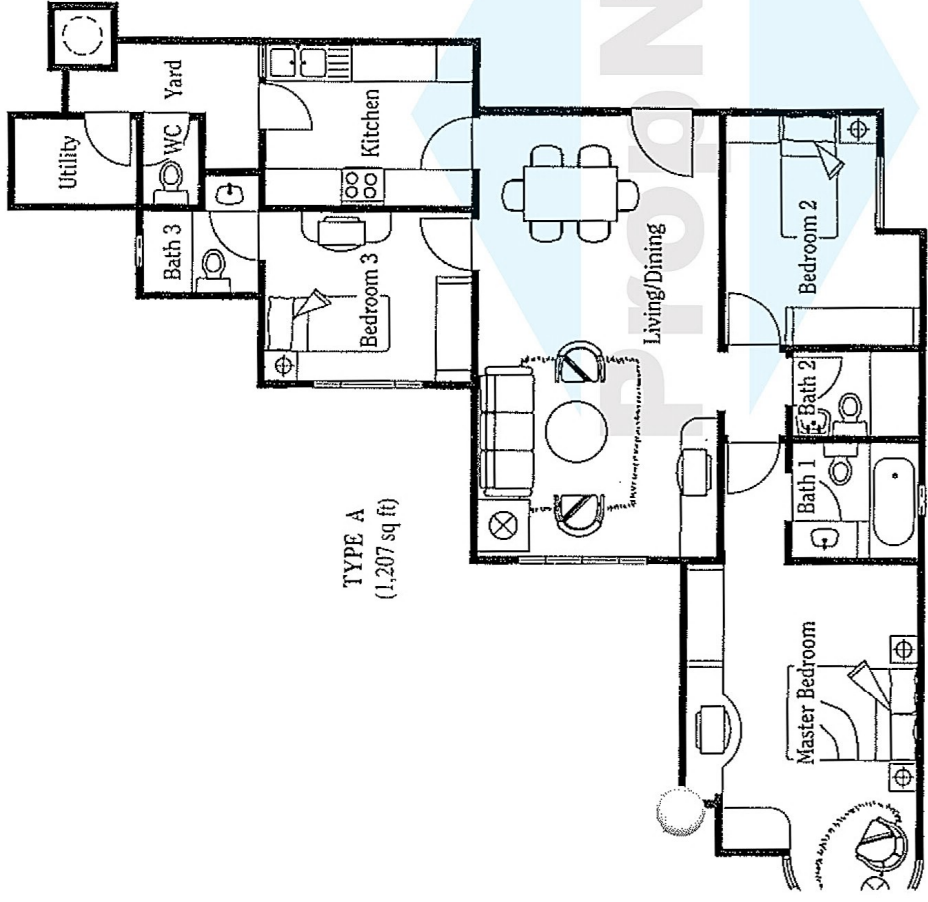

Typical Floor Plan 个别平面图

PropNex Trust

Typical Floor Plan 个别平面图

TYPE K
(1,292/1,238 sqft)

TYPE G
(1,195/1,206 sqft)

TYPE H
(1,152 sqft)

PropNet
Service You

Typical Floor Plan 个别平面图

TYPE E
(1,206/1,216 sqft)

TYPE F
(1,206/1,216 sqft)

TYPE C
(1,195 sqft)

TYPE D
(1,421/1,216 sqft)

Typical Floor Plan 个别平面图

TYPE B
(1,206 sq ft)

Service You First