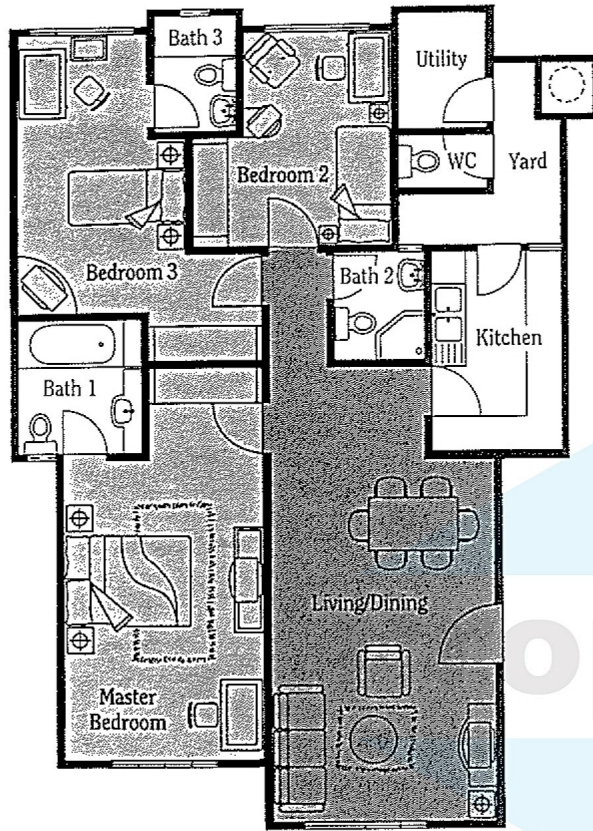

Typical Floor Plan 个别平面图

PropNex Trust

Typical Floor Plan 个别平面图

TYPE K
(1,292/1,238 sqft)

TYPE G
(1,195/1,206 sqft)

TYPE H
(1,152 sqft)

PropNet
Service You

Typical Floor Plan 个别平面图

TYPE E
(1,206/1,216 sqft)

TYPE F
(1,206/1,216 sqft)

TYPE C
(1,195 sqft)

TYPE D
(1,421/1,216 sqft)

Typical Floor Plan 个别平面图

TYPE B
(1,206 sq ft)

Service You First