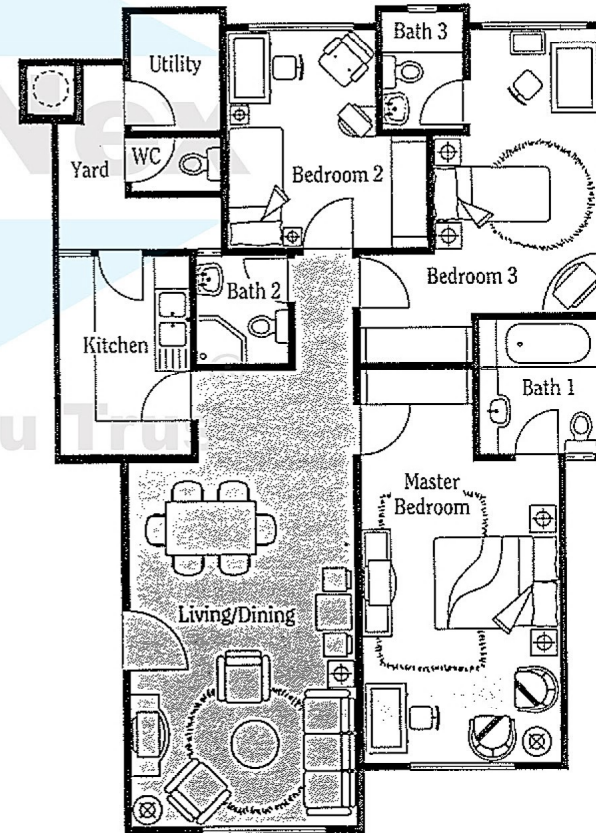

Typical Floor Plan 个别平面图

PropNex Trust

Typical Floor Plan 个别平面图

TYPE K
(1,292/1,238 sqft)

TYPE G
(1,195/1,206 sqft)

TYPE H
(1,152 sqft)

PropNet
Service You

Typical Floor Plan 个别平面图

TYPE E
(1,206/1,216 sqft)

TYPE F
(1,206/1,216 sqft)

TYPE C
(1,195 sqft)

TYPE D
(1,421/1,216 sqft)

Typical Floor Plan 个别平面图

TYPE B
(1,206 sq ft)

Service You First