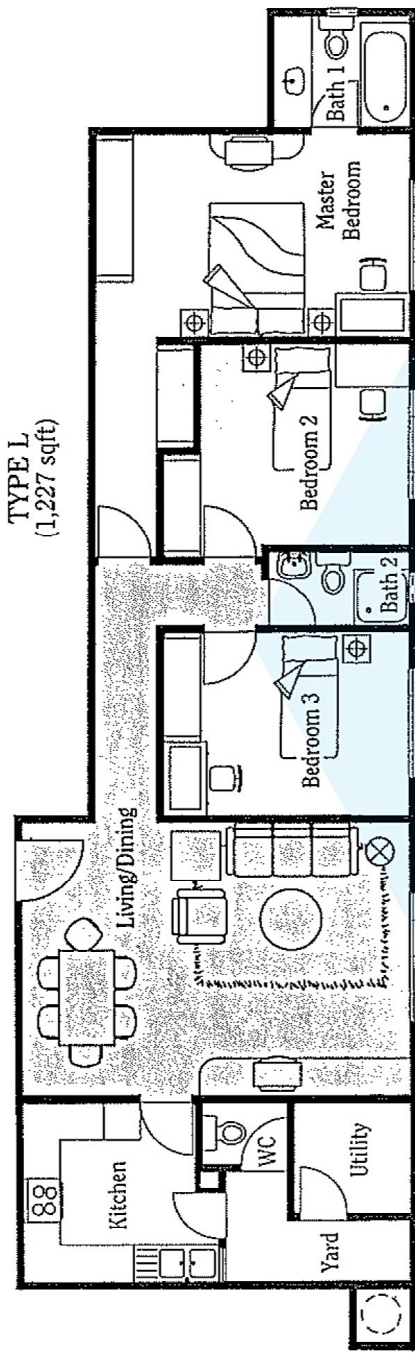

Typical Floor Plan 个别平面图

PropNex Trust

Typical Floor Plan 个别平面图

TYPE K
(1,292/1,238 sqft)

TYPE G
(1,195/1,206 sqft)

TYPE H
(1,152 sqft)

PropNet
Service You

Typical Floor Plan 个别平面图

TYPE E
(1,206/1,216 sqft)

TYPE F
(1,206/1,216 sqft)

TYPE C
(1,195 sqft)

TYPE D
(1,421/1,216 sqft)

Typical Floor Plan 个别平面图

TYPE B
(1,206 sq ft)

Service You First