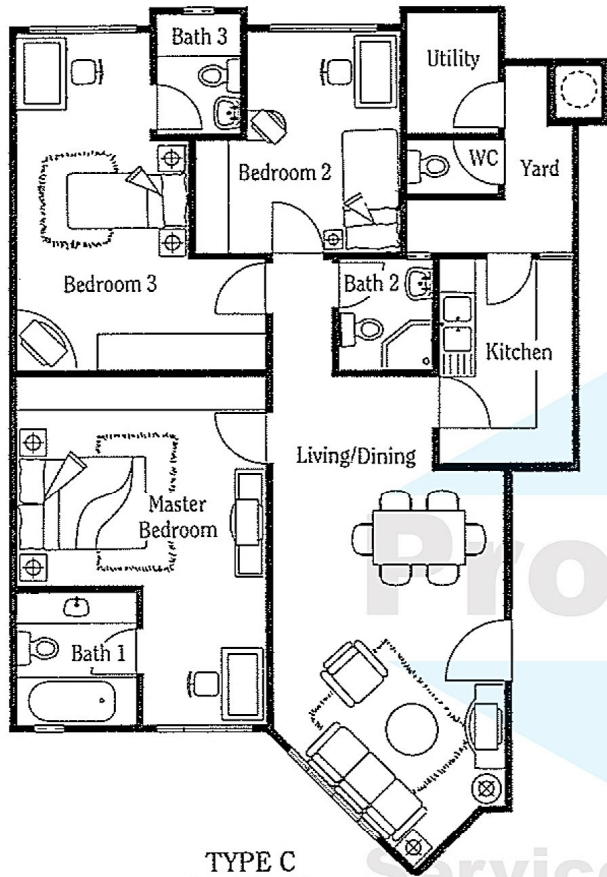

Typical Floor Plan 个别平面图

PropNex Trust

Typical Floor Plan 个别平面图

TYPE K
(1,292/1,238 sqft)

TYPE G
(1,195/1,206 sqft)

TYPE H
(1,152 sqft)

PropNet
Service You

Typical Floor Plan 个别平面图

TYPE E
(1,206/1,216 sqft)

TYPE F
(1,206/1,216 sqft)

TYPE C
(1,195 sqft)

TYPE D
(1,421/1,216 sqft)

Typical Floor Plan 个别平面图

TYPE B
(1,206 sq ft)

Service You First