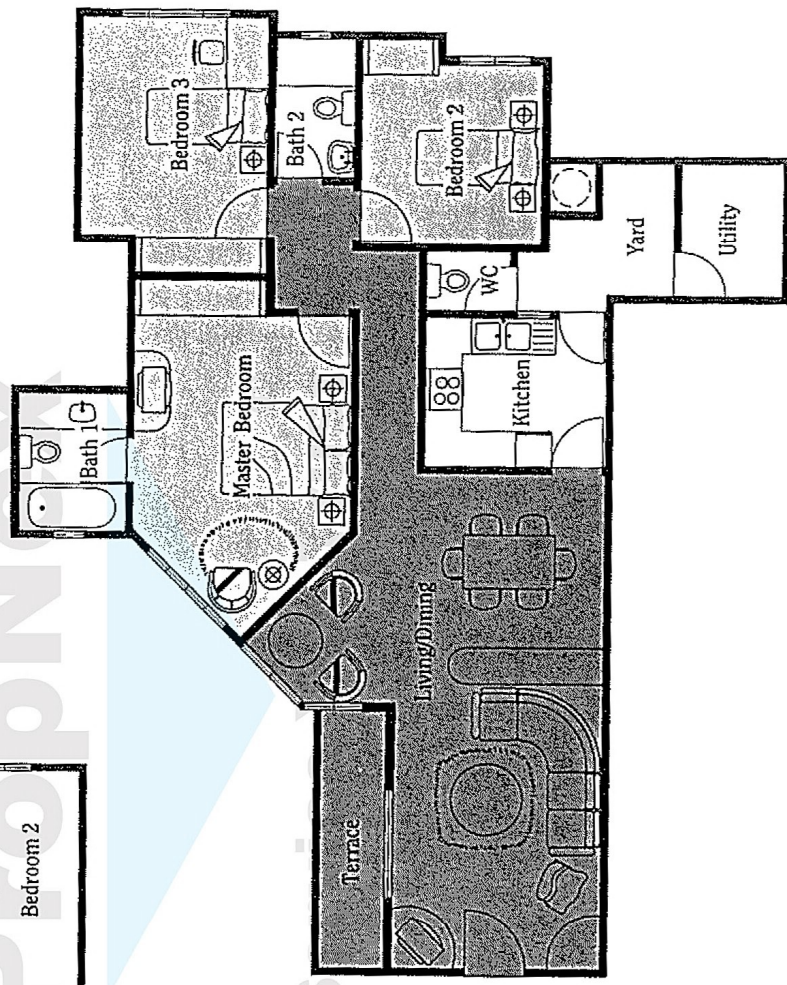

Typical Floor Plan 个别平面图

PropNex Trust

Typical Floor Plan 个别平面图

TYPE K
(1,292/1,238 sqft)

TYPE G
(1,195/1,206 sqft)

TYPE H
(1,152 sqft)

PropNet
Service You

Typical Floor Plan 个别平面图

TYPE E
(1,206/1,216 sqft)

TYPE F
(1,206/1,216 sqft)

TYPE C
(1,195 sqft)

TYPE D
(1,421/1,216 sqft)

Typical Floor Plan 个别平面图

TYPE B
(1,206 sq ft)

Service You First