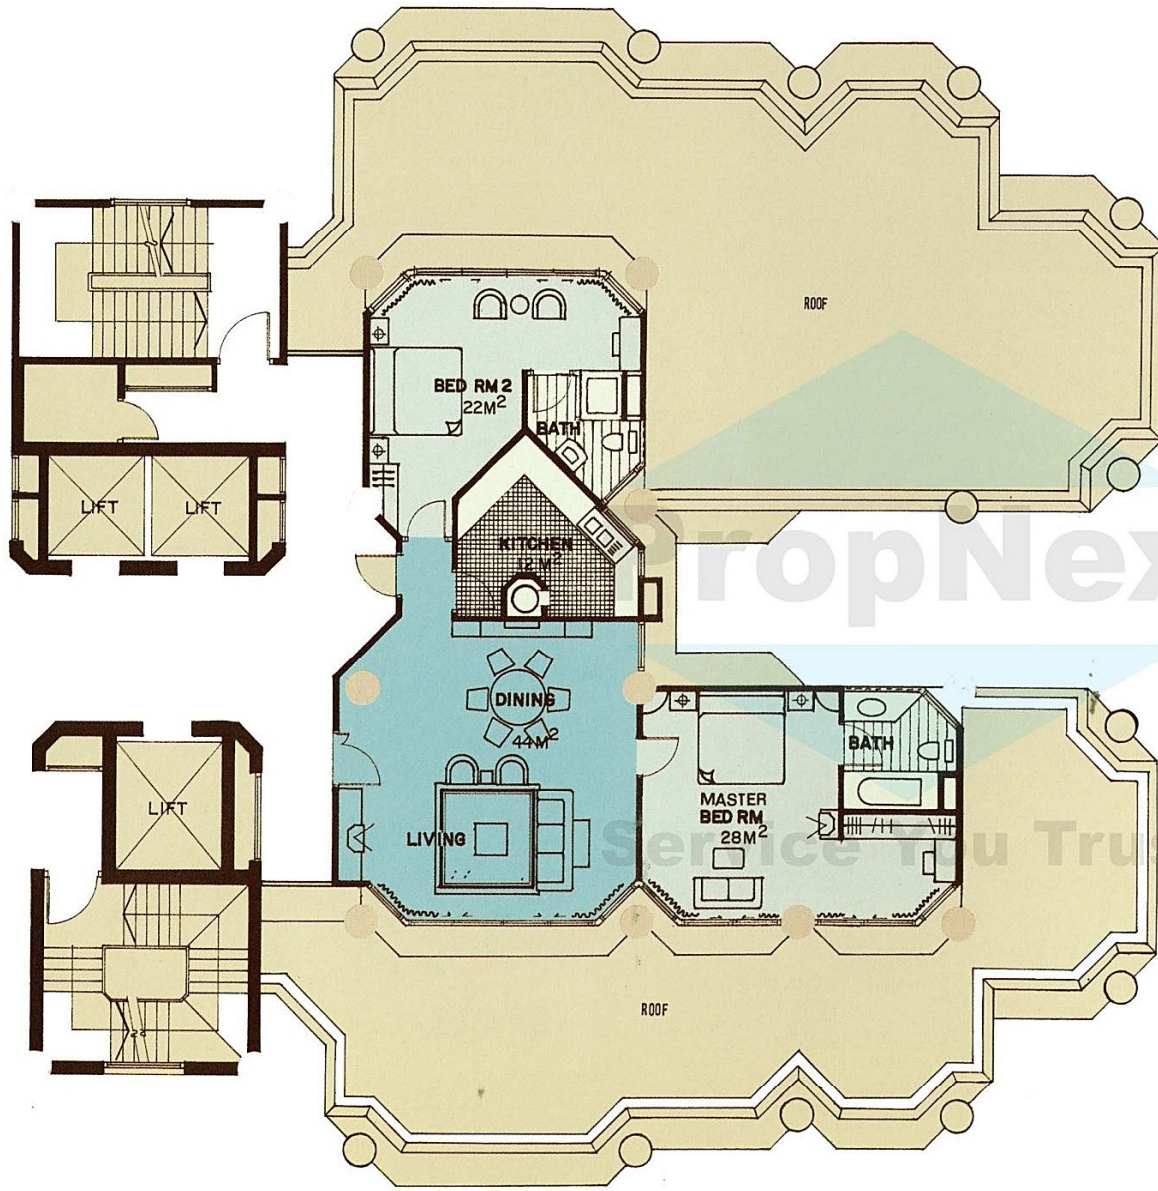

TYPE A APARTMENT

FLOOR AREA: 116m² (1249 sq ft)

2nd — 19th STOREY

FLOOR AREA: 117m² (1259 sq ft) 20th STOREY

TYPE B APARTMENT

FLOOR AREA: 194m² (2088 sq ft)

2nd — 19th STOREY

TYPE C APARTMENT

FLOOR AREA: 156m² (1679 sq ft)

2nd — 19th STOREY