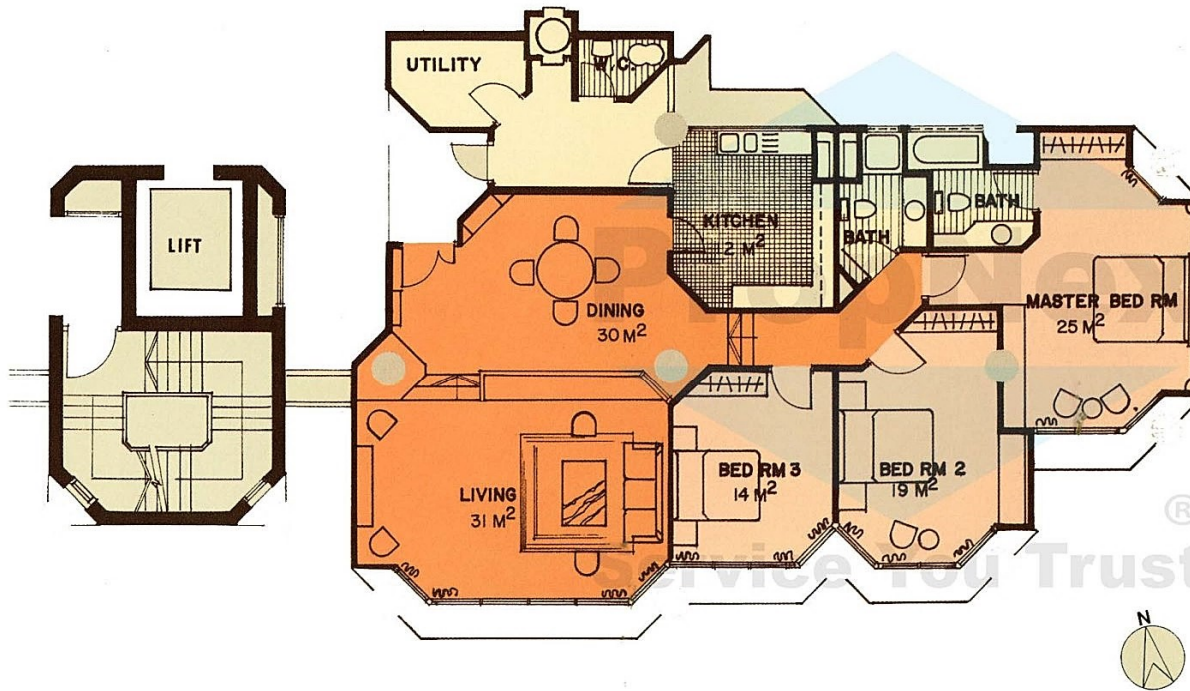

TYPE A APARTMENT

FLOOR AREA: 116m² (1249 sq ft)

2nd — 19th STOREY

FLOOR AREA: 117m² (1259 sq ft) 20th STOREY

TYPE B APARTMENT

FLOOR AREA: 194m² (2088 sq ft)

2nd — 19th STOREY

TYPE C APARTMENT

FLOOR AREA: 156m² (1679 sq ft)

2nd — 19th STOREY