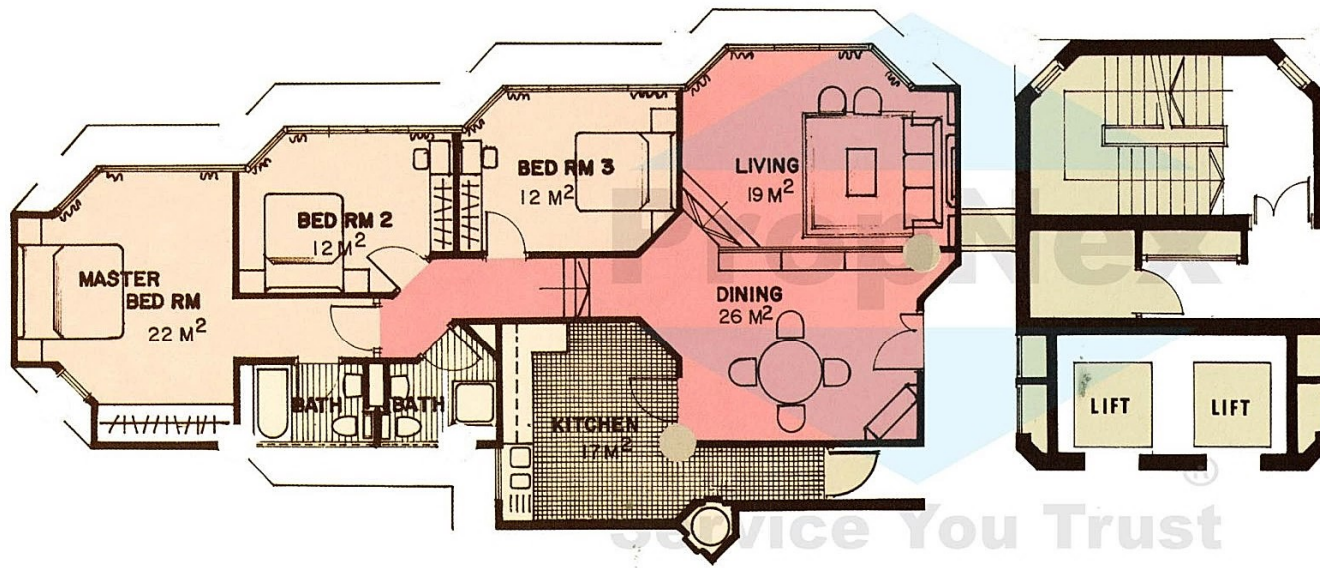

TYPE A APARTMENT

FLOOR AREA: 116m² (1249 sq ft)

2nd — 19th STOREY

FLOOR AREA: 117m² (1259 sq ft) 20th STOREY

TYPE B APARTMENT

FLOOR AREA: 194m² (2088 sq ft)

2nd — 19th STOREY

TYPE C APARTMENT

FLOOR AREA: 156m² (1679 sq ft)

2nd — 19th STOREY